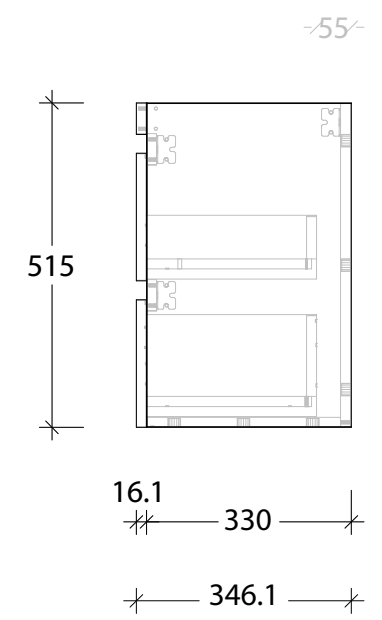

NAME:	EMPSA0900WHC
SIZE:	900
WK/WH:	WALL HUNG
CONFIGURATION:	CENTRE BOWL

PLEASE NOTE: Do not perform any plumbing rough in prior to taking delivery of your vanity, as all measurements are nominal and are subject to change. Measure exact locations from your vanity once it is on site.