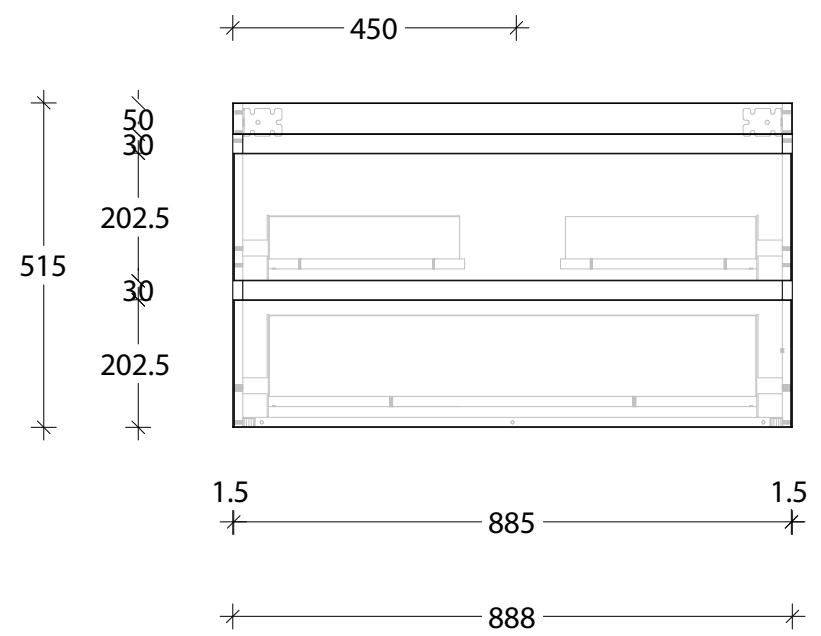

NAME:	EMPSA0900WHC
SIZE:	900
WK/WH:	WALL HUNG
CONFIGURATION:	CENTRE BOWL

PLEASE NOTE: Do not perform any plumbing rough in prior to taking delivery of your vanity, as all measurements are nominal and are subject to change. Measure exact locations from your vanity once it is on site.