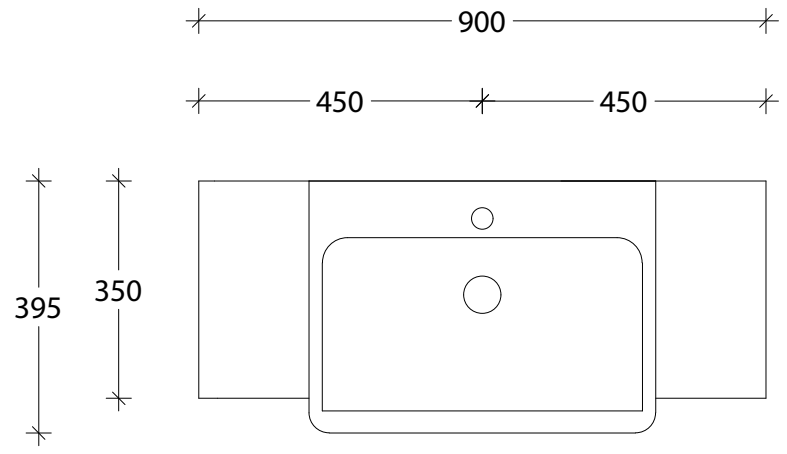

NAME:	EMPSA0900WHC
SIZE:	900
WK/WH:	WALL HUNG
CONFIGURATION:	CENTRE BOWL

PLEASE NOTE: Do not perform any plumbing rough in prior to taking delivery of your vanity, as all measurements are nominal and are subject to change. Measure exact locations from your vanity once it is on site.