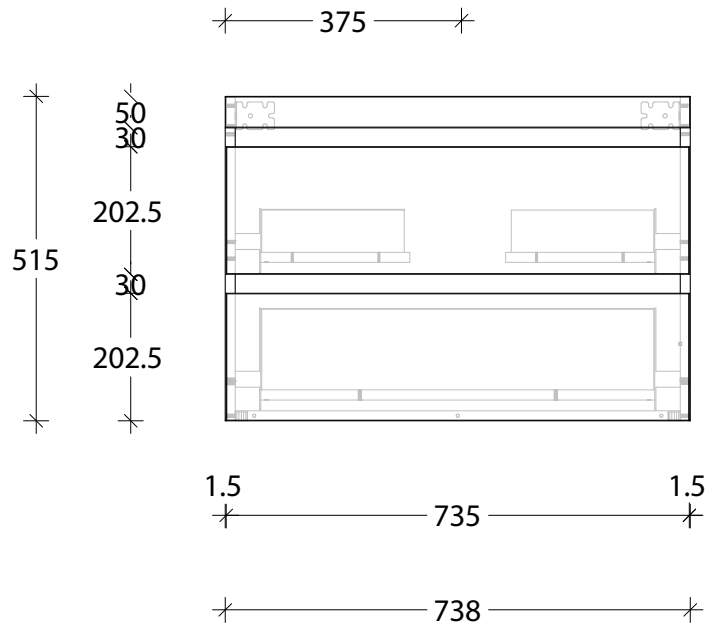

NAME:	EMPSA0750WHC
SIZE:	750
WK/WH:	WALL HUNG
CONFIGURATION:	CENTRE BOWL

PLEASE NOTE: Do not perform any plumbing rough in prior to taking delivery of your vanity, as all measurements are nominal and are subject to change. Measure exact locations from your vanity once it is on site.