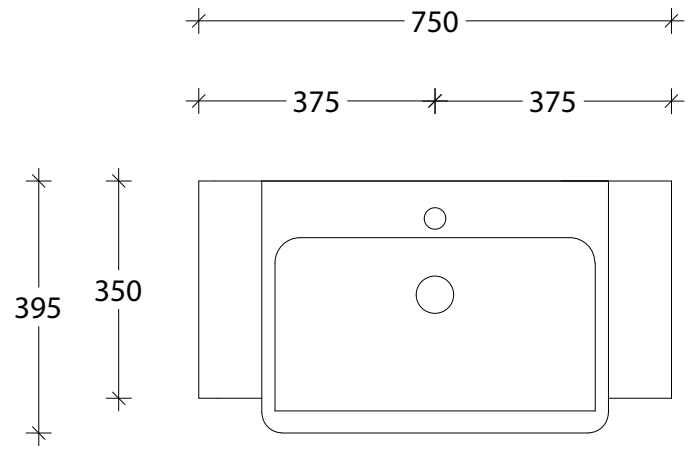

NAME:	EMPSA0750WHC
SIZE:	750
WK/WH:	WALL HUNG
CONFIGURATION:	CENTRE BOWL

PLEASE NOTE: Do not perform any plumbing rough in prior to taking delivery of your vanity, as all measurements are nominal and are subject to change. Measure exact locations from your vanity once it is on site.