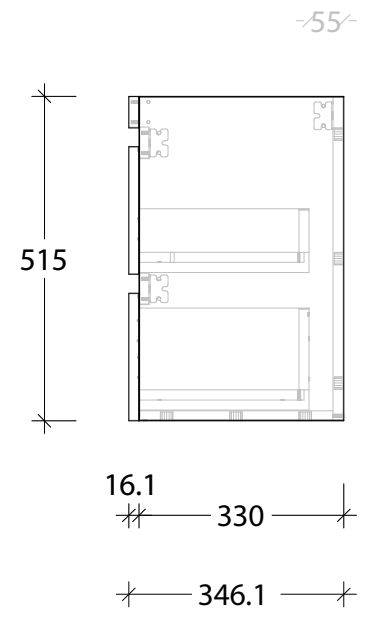

NAME:	EMPSA0750WHC
SIZE:	750
WK/WH:	WALL HUNG
CONFIGURATION:	CENTRE BOWL

PLEASE NOTE: Do not perform any plumbing rough in prior to taking delivery of your vanity, as all measurements are nominal and are subject to change. Measure exact locations from your vanity once it is on site.