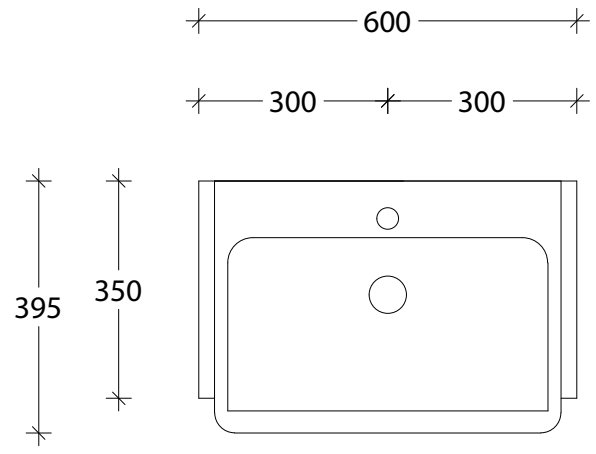

NAME:	EMPSA0600WHL
SIZE:	600
WK/WH:	WALL HUNG
CONFIGURATION:	CENTRE BOWL

PLEASE NOTE: Do not perform any plumbing rough in prior to taking delivery of your vanity, as all measurements are nominal and are subject to change. Measure exact locations from your vanity once it is on site.