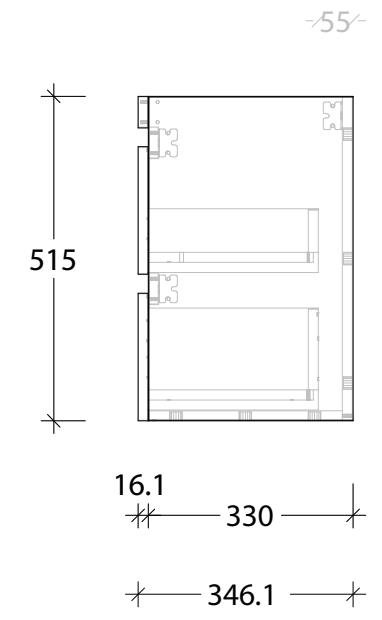

NAME:	EMPSA0600WHL
SIZE:	600
WK/WH:	WALL HUNG
CONFIGURATION:	CENTRE BOWL

PLEASE NOTE: Do not perform any plumbing rough in prior to taking delivery of your vanity, as all measurements are nominal and are subject to change. Measure exact locations from your vanity once it is on site.