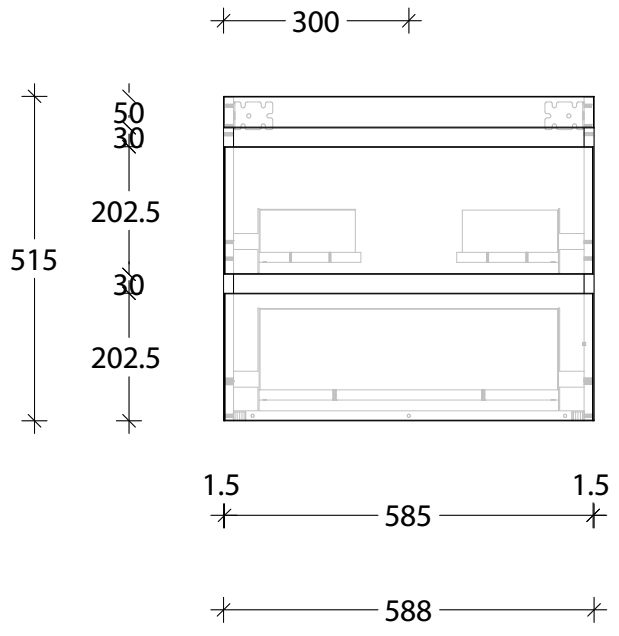

NAME:	EMPSA0600WHL
SIZE:	600
WK/WH:	WALL HUNG
CONFIGURATION:	CENTRE BOWL

PLEASE NOTE: Do not perform any plumbing rough in prior to taking delivery of your vanity, as all measurements are nominal and are subject to change. Measure exact locations from your vanity once it is on site.