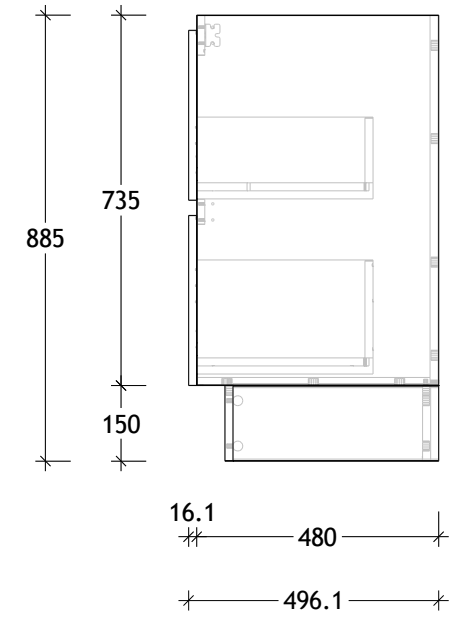

NAME:	EMA1800WKD
SIZE:	1800
WK/WH:	WITH KICK
CONFIGURATION:	DOUBLE BOWL

PLEASE NOTE: Do not perform any plumbing rough in prior to taking delivery of your vanity, as all measurements are nominal and are subject to change. Measure exact locations from your vanity once it is on site.