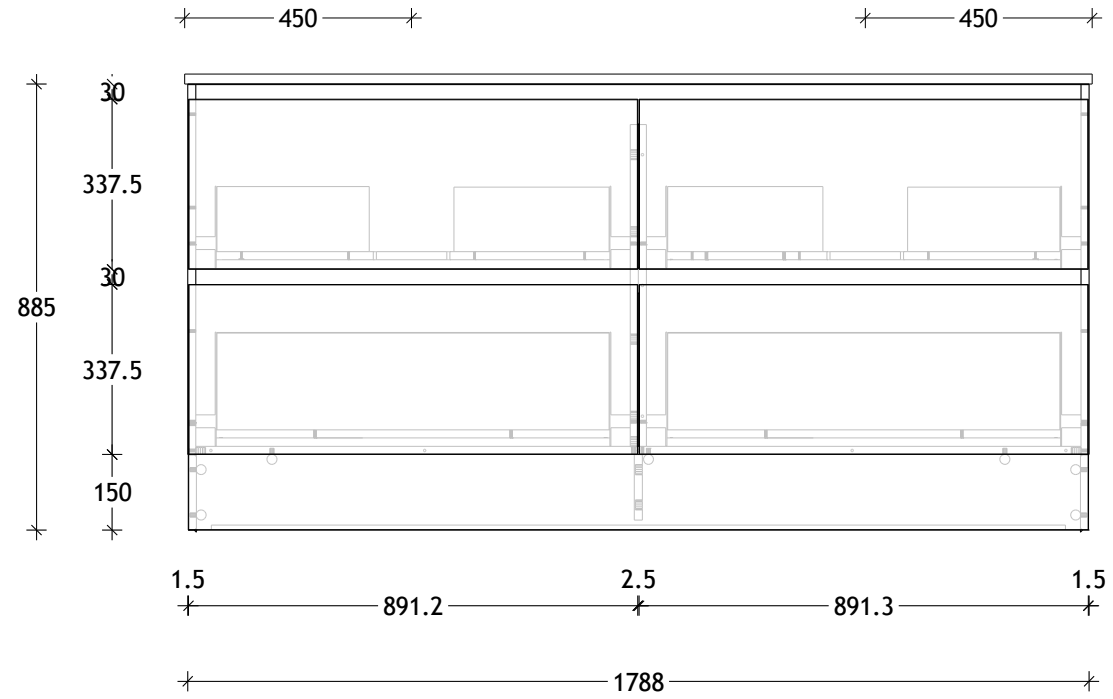

NAME:	EMA1800WKD
SIZE:	1800
WK/WH:	WITH KICK
CONFIGURATION:	DOUBLE BOWL

PLEASE NOTE: Do not perform any plumbing rough in prior to taking delivery of your vanity, as all measurements are nominal and are subject to change. Measure exact locations from your vanity once it is on site.