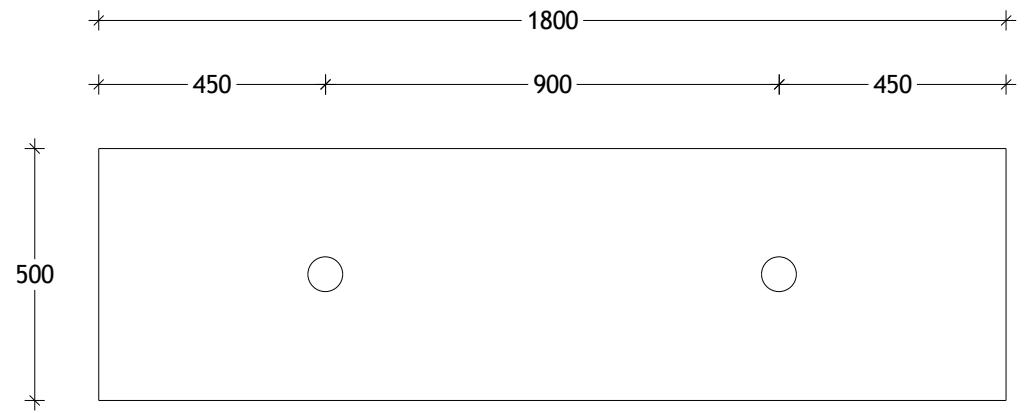

NAME:	EMA1800WKD
SIZE:	1800
WK/WH:	WITH KICK
CONFIGURATION:	DOUBLE BOWL

PLEASE NOTE: Do not perform any plumbing rough in prior to taking delivery of your vanity, as all measurements are nominal and are subject to change. Measure exact locations from your vanity once it is on site.