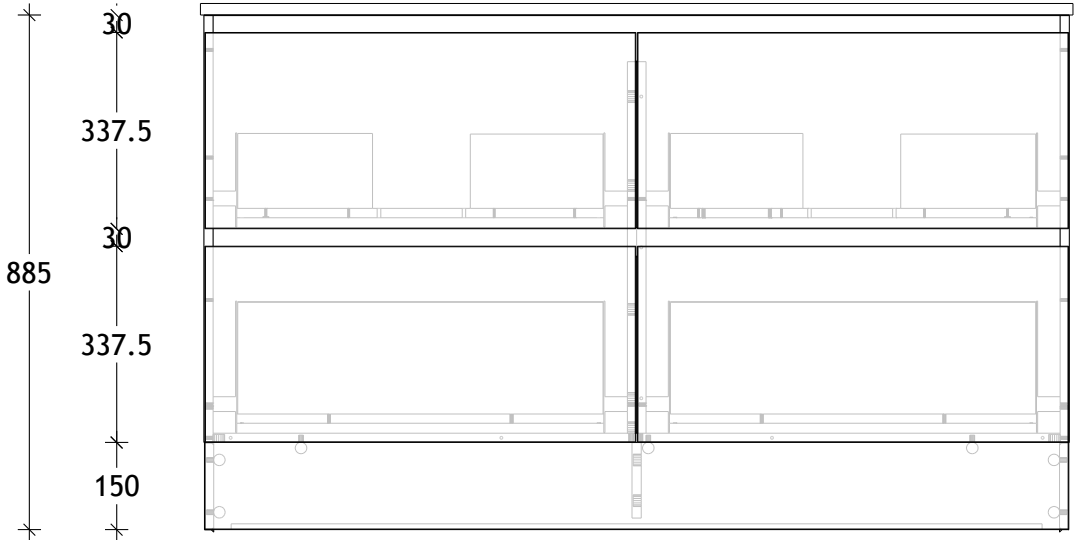

NAME:	EMA1500WKD
SIZE:	1500
WK/WH:	WITH KICK
CONFIGURATION:	DOUBLE BOWL

PLEASE NOTE: Do not perform any plumbing rough in prior to taking delivery of your vanity, as all measurements are nominal and are subject to change. Measure exact locations from your vanity once it is on site.