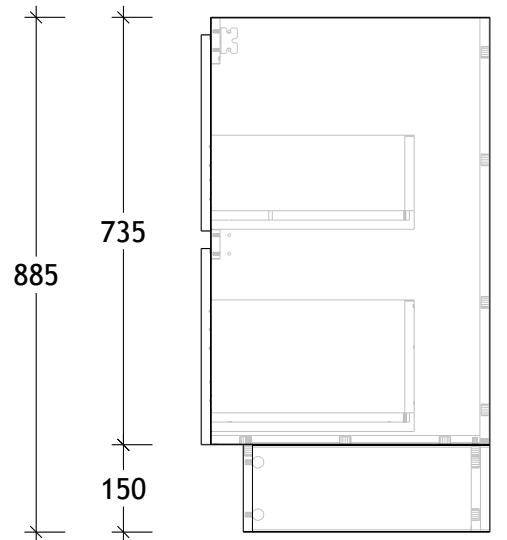

NAME:	EMA1500WKD
SIZE:	1500
WK/WH:	WITH KICK
CONFIGURATION:	DOUBLE BOWL

PLEASE NOTE: Do not perform any plumbing rough in prior to taking delivery of your vanity, as all measurements are nominal and are subject to change. Measure exact locations from your vanity once it is on site.