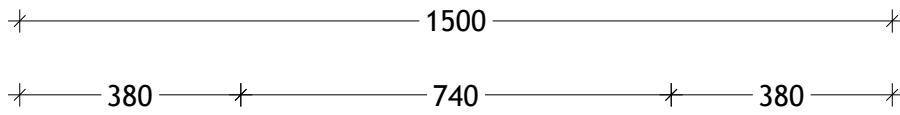

NAME:	EMA1500WKD
SIZE:	1500
WK/WH:	WITH KICK
CONFIGURATION:	DOUBLE BOWL

PLEASE NOTE: Do not perform any plumbing rough in prior to taking delivery of your vanity, as all measurements are nominal and are subject to change. Measure exact locations from your vanity once it is on site.