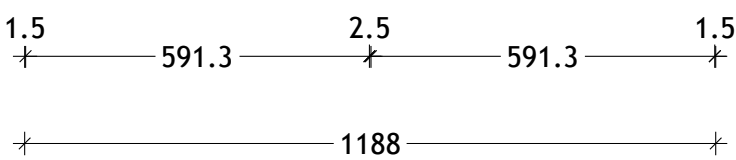

NAME:	EMA1200WKD
SIZE:	1200
WK/WH:	WITH KICK
CONFIGURATION:	DOUBLE BOWL

PLEASE NOTE: Do not perform any plumbing rough in prior to taking delivery of your vanity, as all measurements are nominal and are subject to change. Measure exact locations from your vanity once it is on site.