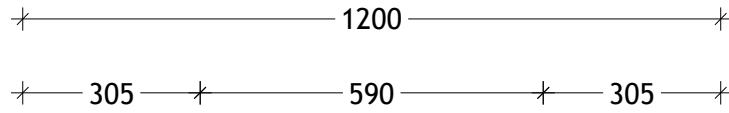

NAME:	EMA1200WKD
SIZE:	1200
WK/WH:	WITH KICK
CONFIGURATION:	DOUBLE BOWL

PLEASE NOTE: Do not perform any plumbing rough in prior to taking delivery of your vanity, as all measurements are nominal and are subject to change. Measure exact locations from your vanity once it is on site.