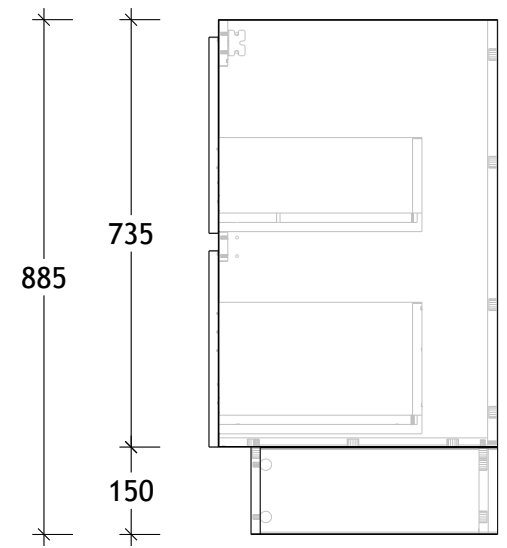

NAME:	EMA1200WKD
SIZE:	1200
WK/WH:	WITH KICK
CONFIGURATION:	DOUBLE BOWL

PLEASE NOTE: Do not perform any plumbing rough in prior to taking delivery of your vanity, as all measurements are nominal and are subject to change. Measure exact locations from your vanity once it is on site.