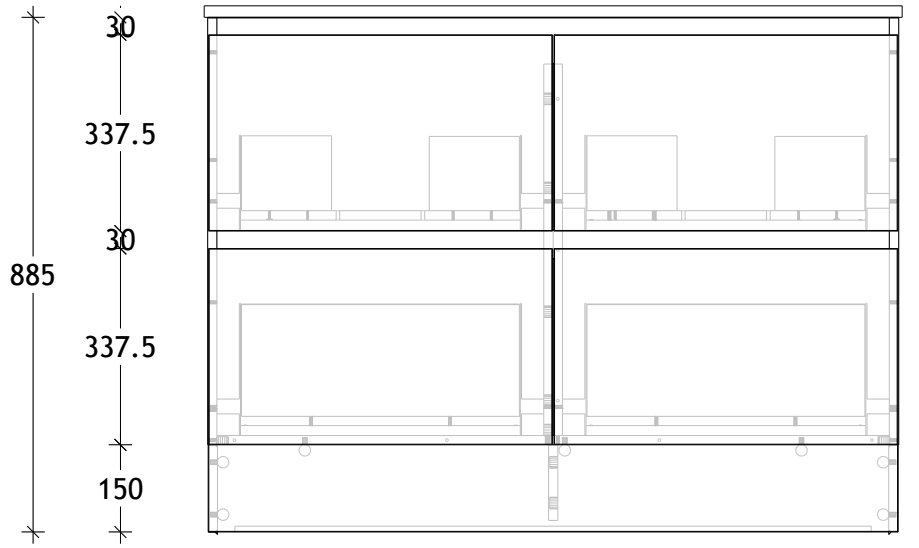

NAME:	EMA1200WKD
SIZE:	1200
WK/WH:	WITH KICK
CONFIGURATION:	DOUBLE BOWL

PLEASE NOTE: Do not perform any plumbing rough in prior to taking delivery of your vanity, as all measurements are nominal and are subject to change. Measure exact locations from your vanity once it is on site.