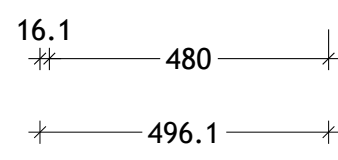

NAME:	EMA1200WKD
SIZE:	1200
WK/WH:	WITH KICK
CONFIGURATION:	DOUBLE BOWL

PLEASE NOTE: Do not perform any plumbing rough in prior to taking delivery of your vanity, as all measurements are nominal and are subject to change. Measure exact locations from your vanity once it is on site.