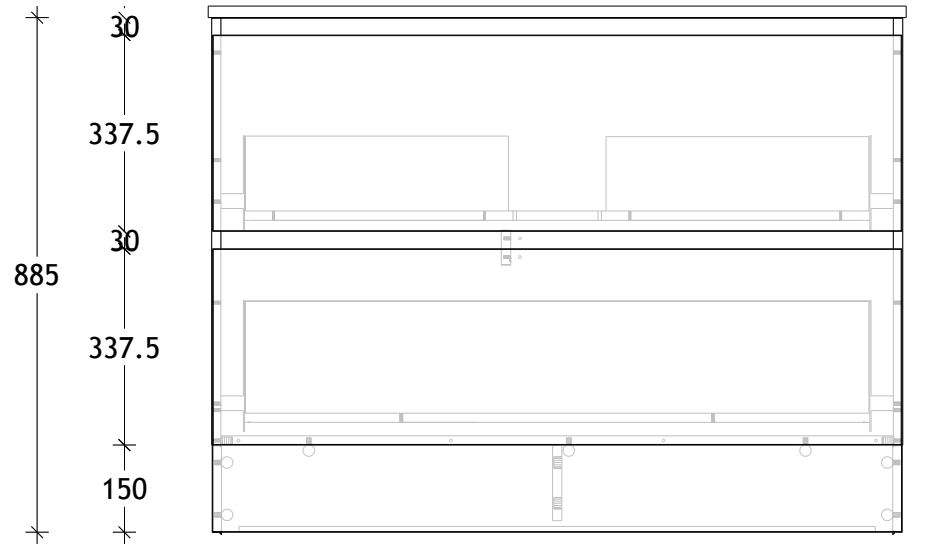

NAME:	EMA1200WKC
SIZE:	1200
WK/WH:	WITH KICK
CONFIGURATION:	CENTRE BOWL

PLEASE NOTE: Do not perform any plumbing rough in prior to taking delivery of your vanity, as all measurements are nominal and are subject to change. Measure exact locations from your vanity once it is on site.