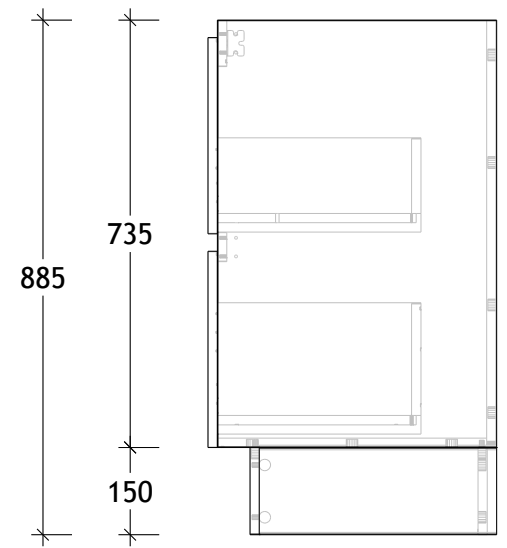

NAME:	EMA1200WKC
SIZE:	1200
WK/WH:	WITH KICK
CONFIGURATION:	CENTRE BOWL

PLEASE NOTE: Do not perform any plumbing rough in prior to taking delivery of your vanity, as all measurements are nominal and are subject to change. Measure exact locations from your vanity once it is on site.