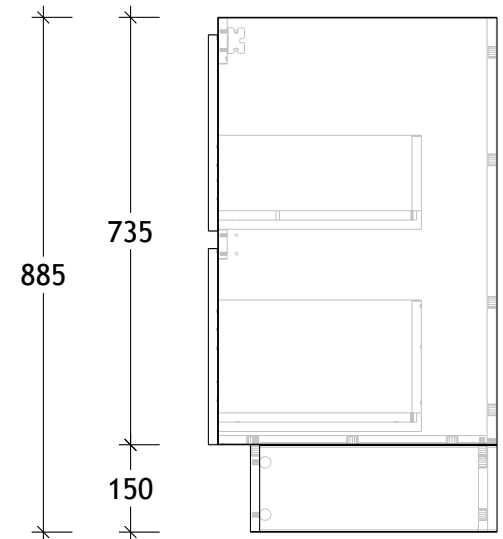

NAME:	EMA0900WKC
SIZE:	900
WK/WH:	WITH KICK
CONFIGURATION:	CENTRE BOWL

900

450 450

450

130

1.5 885 1.5

16.1 480

888

496.1

PLEASE NOTE: Do not perform any plumbing rough in prior to taking delivery of your vanity, as all measurements are nominal and are subject to change. Measure exact locations from your vanity once it is on site.