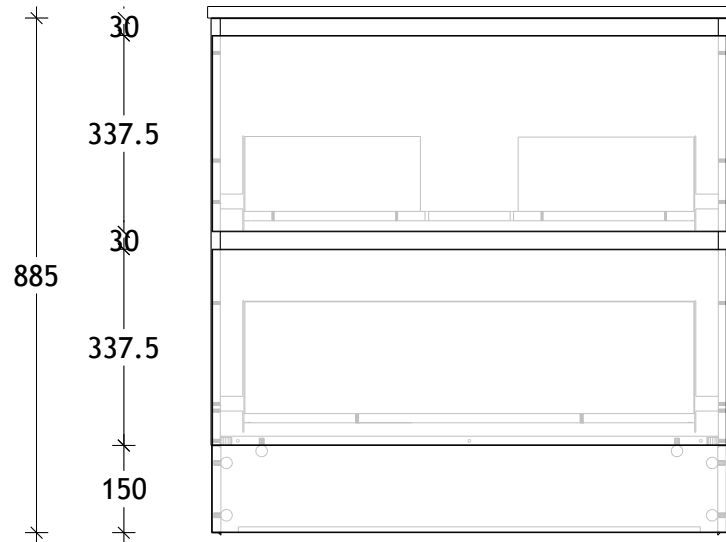

NAME:	EMA0900WKC
SIZE:	900
WK/WH:	WITH KICK
CONFIGURATION:	CENTRE BOWL

900

450 450

450

130

1.5 885 1.5

16.1 480

888