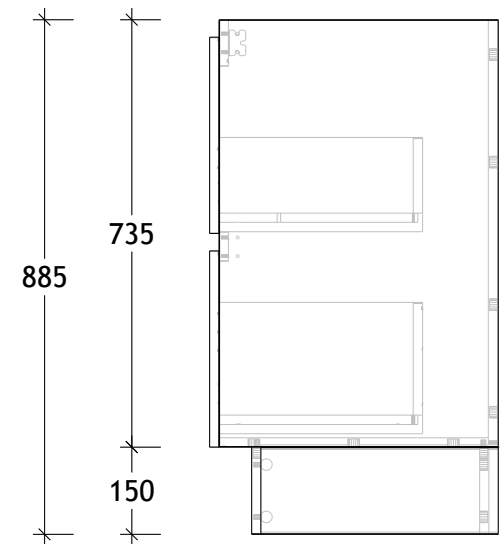

| | |
|----------------|-------------|
| NAME: | EMA0750WKC |
| SIZE: | 750 |
| WK/WH: | WITH KICK |
| CONFIGURATION: | CENTRE BOWL |

750

375 375

500

375

130

885

30

337.5

30

337.5

150

1.5 735 1.5

738

885

735

150

16.1 480

496.1

PLEASE NOTE: Do not perform any plumbing rough in prior to taking delivery of your vanity, as all measurements are nominal and are subject to change. Measure exact locations from your vanity once it is on site.