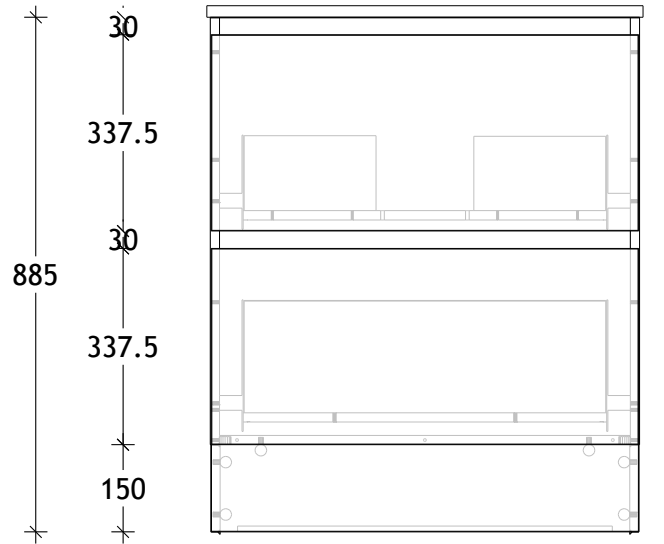

| | |
|----------------|-------------|
| NAME: | EMA0750WKC |
| SIZE: | 750 |
| WK/WH: | WITH KICK |
| CONFIGURATION: | CENTRE BOWL |

750

375 375

500

375

130

885

30

337.5

30

337.5

150

1.5 735 1.5

738

885

735

150

16.1 480

496.1

PLEASE NOTE: Do not perform any plumbing rough in prior to taking delivery of your vanity, as all measurements are nominal and are subject to change. Measure exact locations from your vanity once it is on site.