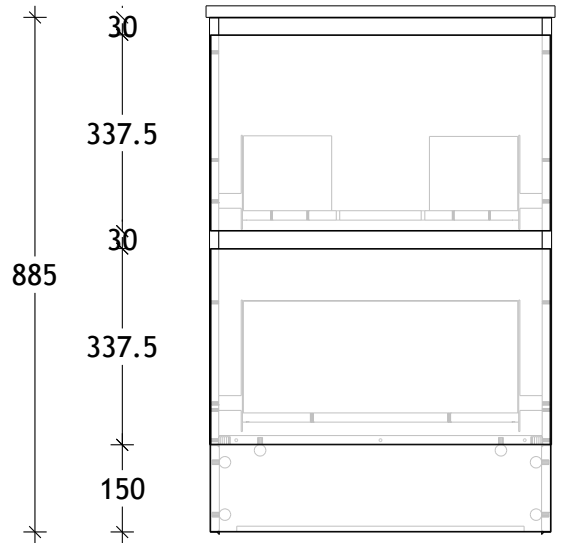

NAME:	EMA0600WKC
SIZE:	600
WK/WH:	WITH KICK
CONFIGURATION:	CENTRE BOWL

600

300 300

500

300

130

30

337.5

30

337.5

150

885

1.5 585 1.5

588

885

735

150

16.1 480

496.1

PLEASE NOTE: Do not perform any plumbing rough in prior to taking delivery of your vanity, as all measurements are nominal and are subject to change. Measure exact locations from your vanity once it is on site.