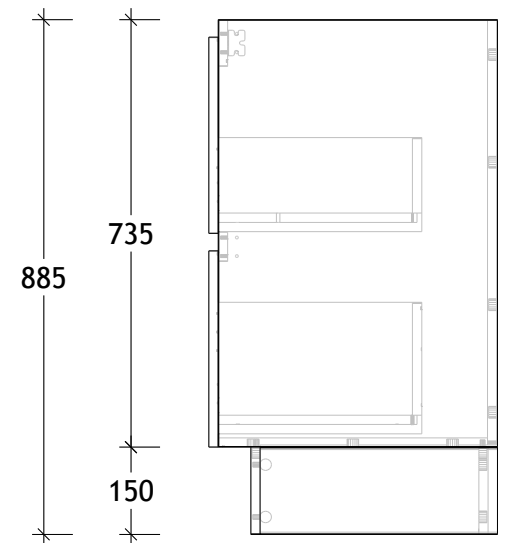

NAME:	EMA0600WKC
SIZE:	600
WK/WH:	WITH KICK
CONFIGURATION:	CENTRE BOWL

600

300 300

500

300

130

30

337.5

30

337.5

150

885

1.5 585 1.5

588

885

735

150

16.1 480

496.1

PLEASE NOTE: Do not perform any plumbing rough in prior to taking delivery of your vanity, as all measurements are nominal and are subject to change. Measure exact locations from your vanity once it is on site.