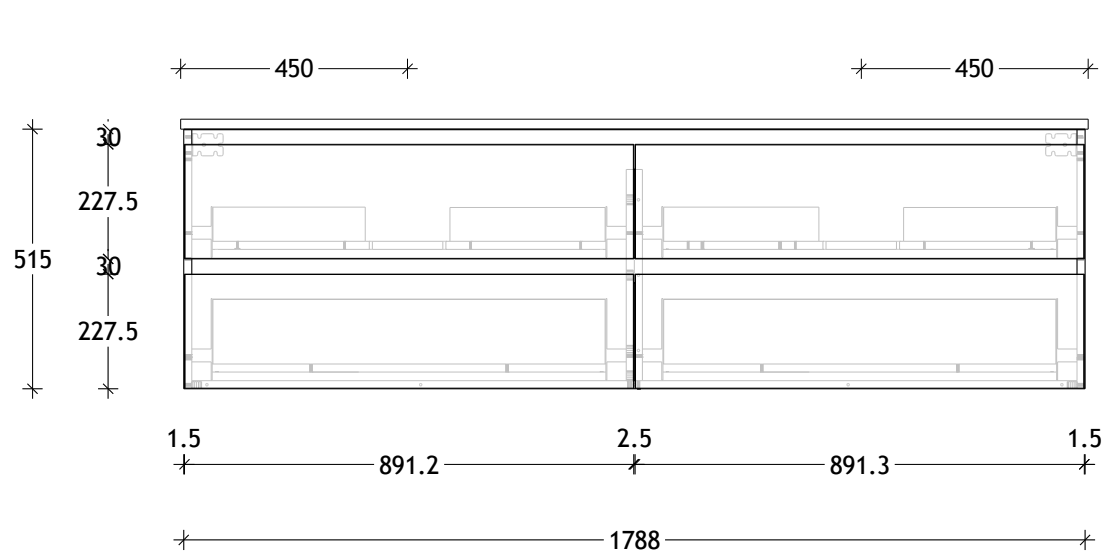

| | |
|----------------|-------------|
| NAME: | EMA1800WHD |
| SIZE: | 1800 |
| WK/WH: | WALL HUNG |
| CONFIGURATION: | DOUBLE BOWL |

PLEASE NOTE: Do not perform any plumbing rough in prior to taking delivery of your vanity, as all measurements are nominal and are subject to change. Measure exact locations from your vanity once it is on site.