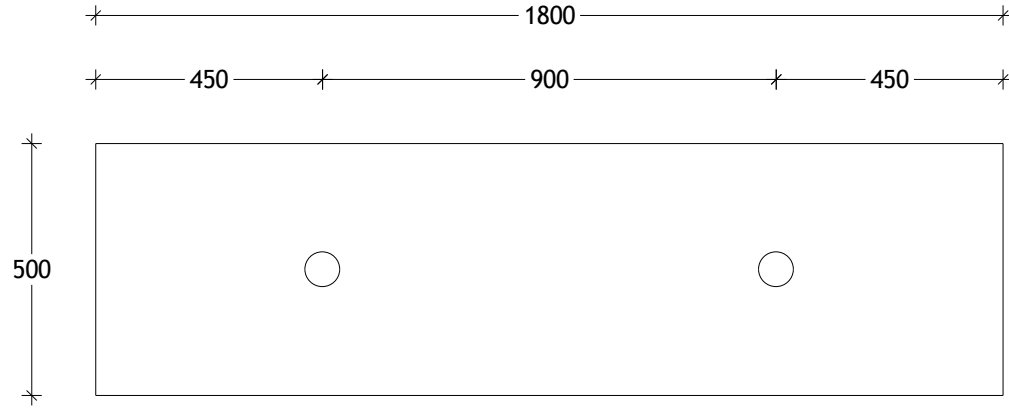

| | |
|----------------|-------------|
| NAME: | EMA1800WHD |
| SIZE: | 1800 |
| WK/WH: | WALL HUNG |
| CONFIGURATION: | DOUBLE BOWL |

PLEASE NOTE: Do not perform any plumbing rough in prior to taking delivery of your vanity, as all measurements are nominal and are subject to change. Measure exact locations from your vanity once it is on site.