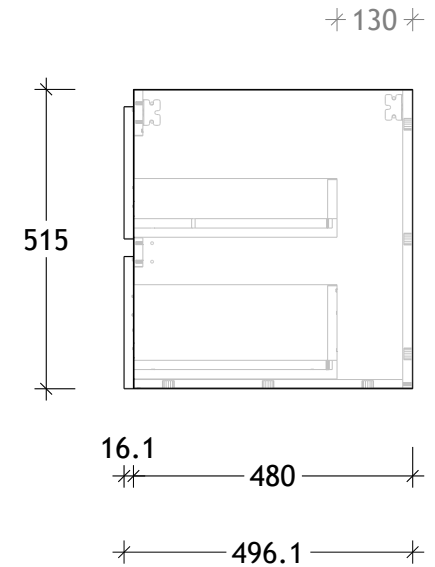

| | |
|----------------|-------------|
| NAME: | EMA1800WHD |
| SIZE: | 1800 |
| WK/WH: | WALL HUNG |
| CONFIGURATION: | DOUBLE BOWL |

PLEASE NOTE: Do not perform any plumbing rough in prior to taking delivery of your vanity, as all measurements are nominal and are subject to change. Measure exact locations from your vanity once it is on site.