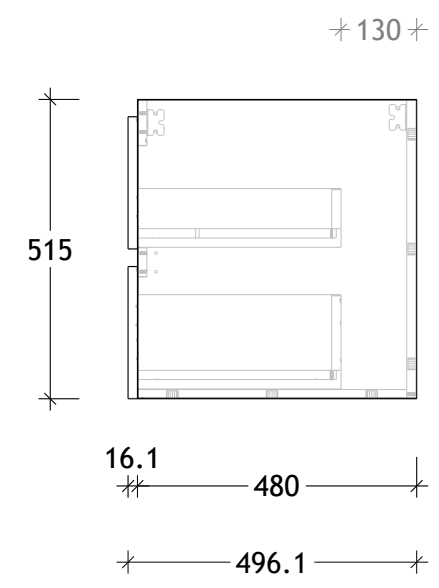

NAME:	EMA1500WHD
SIZE:	1500
WK/WH:	WALL HUNG
CONFIGURATION:	DOUBLE BOWL

PLEASE NOTE: Do not perform any plumbing rough in prior to taking delivery of your vanity, as all measurements are nominal and are subject to change. Measure exact locations from your vanity once it is on site.