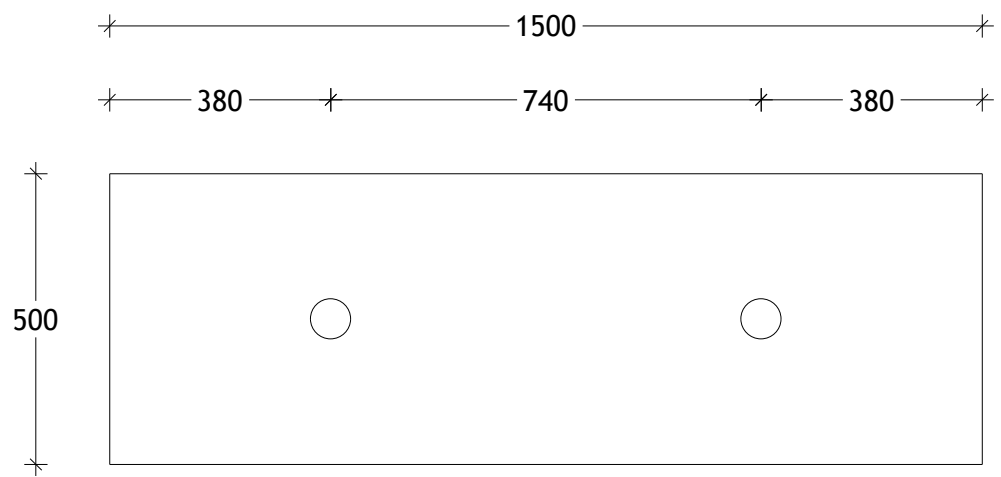

NAME:	EMA1500WHD
SIZE:	1500
WK/WH:	WALL HUNG
CONFIGURATION:	DOUBLE BOWL

PLEASE NOTE: Do not perform any plumbing rough in prior to taking delivery of your vanity, as all measurements are nominal and are subject to change. Measure exact locations from your vanity once it is on site.