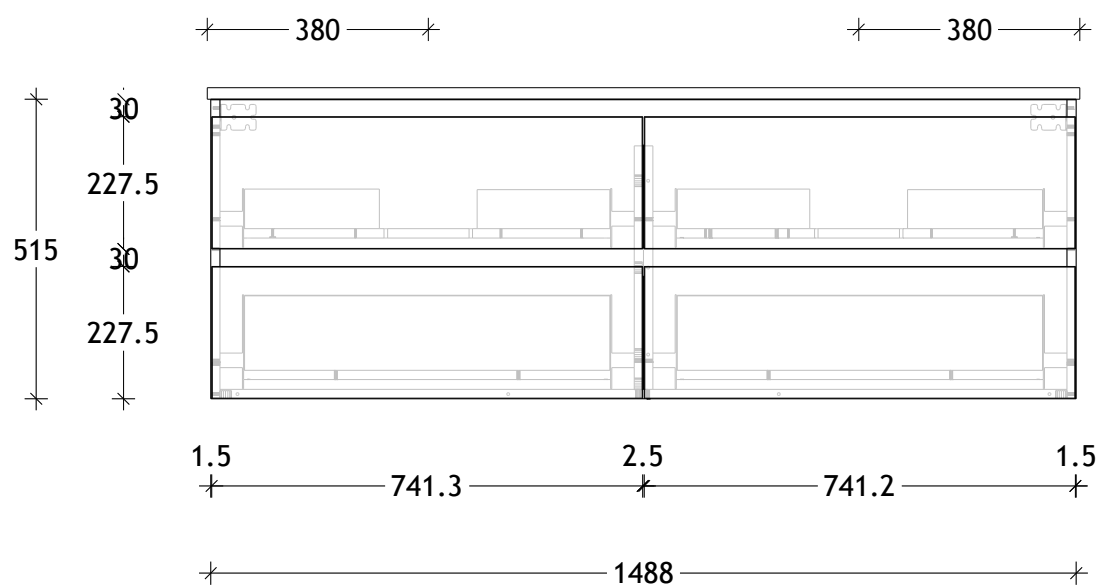

NAME:	EMA1500WHD
SIZE:	1500
WK/WH:	WALL HUNG
CONFIGURATION:	DOUBLE BOWL

PLEASE NOTE: Do not perform any plumbing rough in prior to taking delivery of your vanity, as all measurements are nominal and are subject to change. Measure exact locations from your vanity once it is on site.