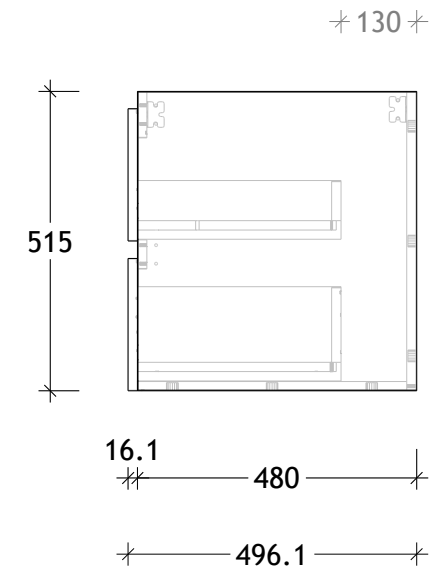

NAME:	EMA1200WHD
SIZE:	1200
WK/WH:	WALL HUNG
CONFIGURATION:	DOUBLE BOWL

PLEASE NOTE: Do not perform any plumbing rough in prior to taking delivery of your vanity, as all measurements are nominal and are subject to change. Measure exact locations from your vanity once it is on site.