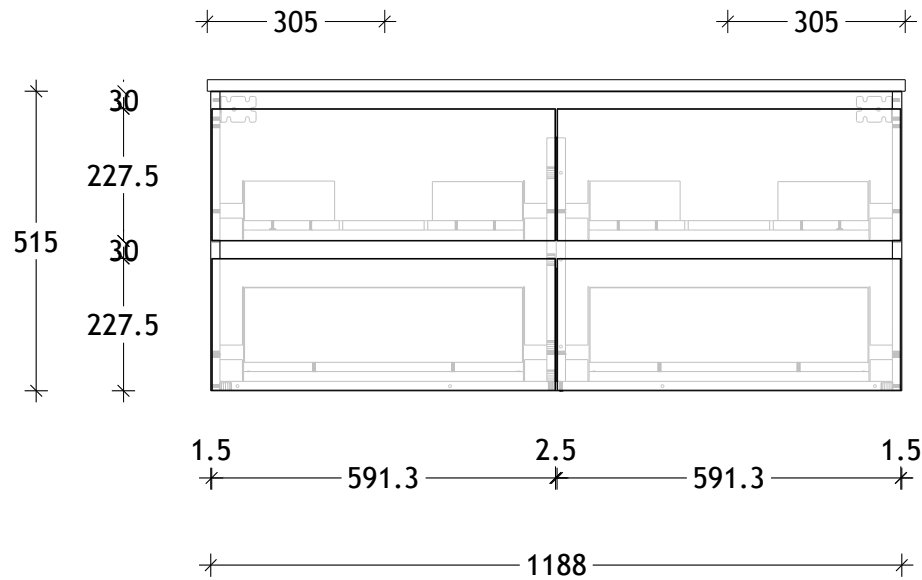

NAME:	EMA1200WHD
SIZE:	1200
WK/WH:	WALL HUNG
CONFIGURATION:	DOUBLE BOWL

PLEASE NOTE: Do not perform any plumbing rough in prior to taking delivery of your vanity, as all measurements are nominal and are subject to change. Measure exact locations from your vanity once it is on site.