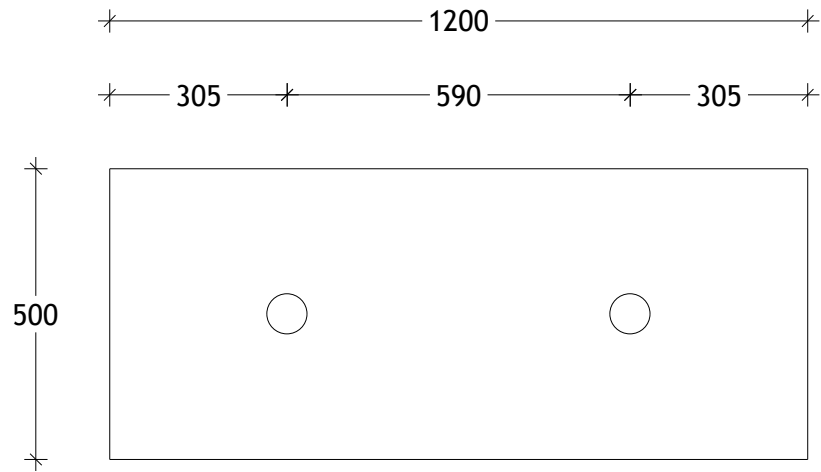

NAME:	EMA1200WHD
SIZE:	1200
WK/WH:	WALL HUNG
CONFIGURATION:	DOUBLE BOWL

PLEASE NOTE: Do not perform any plumbing rough in prior to taking delivery of your vanity, as all measurements are nominal and are subject to change. Measure exact locations from your vanity once it is on site.