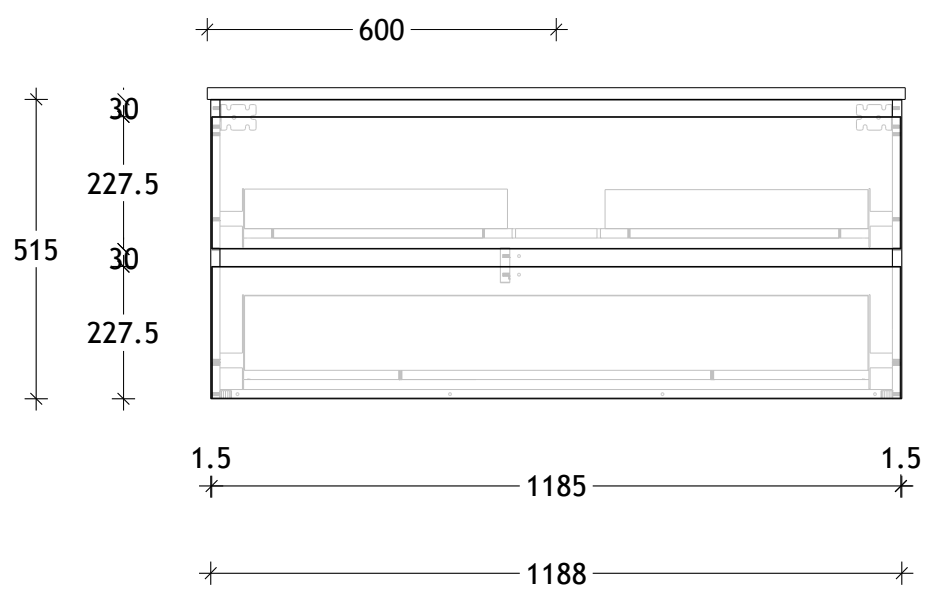

NAME:	EMA1200WHC
SIZE:	1200
WK/WH:	WALL HUNG
CONFIGURATION:	CENTRE BOWL

PLEASE NOTE: Do not perform any plumbing rough in prior to taking delivery of your vanity, as all measurements are nominal and are subject to change. Measure exact locations from your vanity once it is on site.