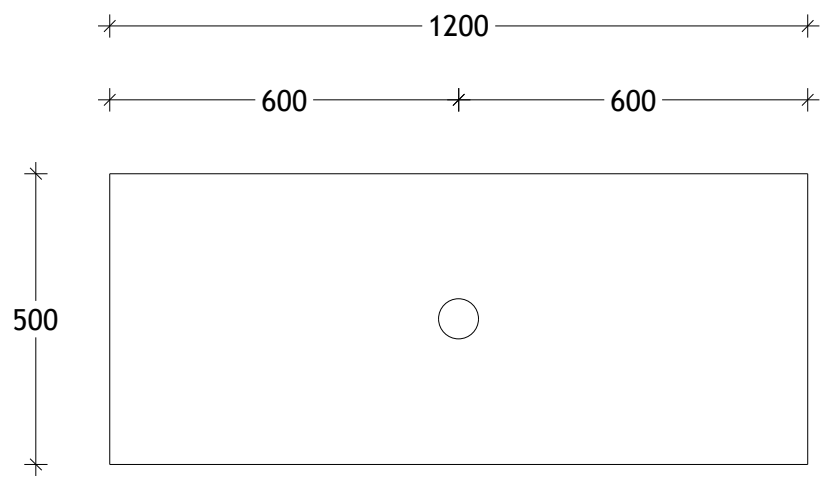

NAME:	EMA1200WHC
SIZE:	1200
WK/WH:	WALL HUNG
CONFIGURATION:	CENTRE BOWL

PLEASE NOTE: Do not perform any plumbing rough in prior to taking delivery of your vanity, as all measurements are nominal and are subject to change. Measure exact locations from your vanity once it is on site.