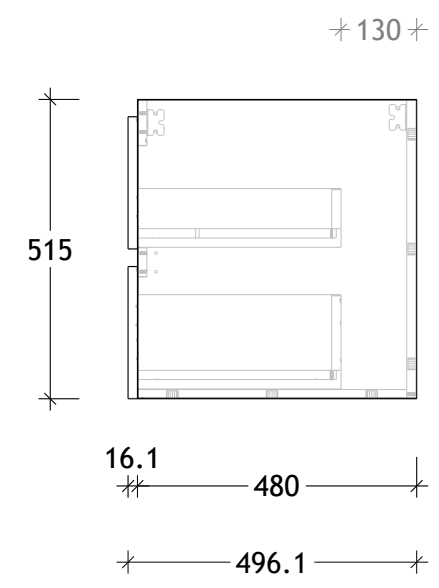

NAME:	EMA1200WHC
SIZE:	1200
WK/WH:	WALL HUNG
CONFIGURATION:	CENTRE BOWL

PLEASE NOTE: Do not perform any plumbing rough in prior to taking delivery of your vanity, as all measurements are nominal and are subject to change. Measure exact locations from your vanity once it is on site.