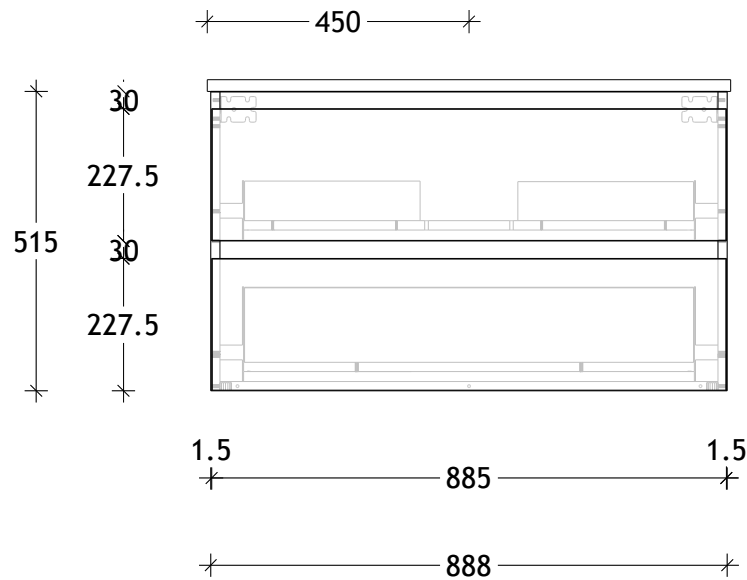

NAME:	EMA0900WHC
SIZE:	900
WK/WH:	WALL HUNG
CONFIGURATION:	CENTRE BOWL

PLEASE NOTE: Do not perform any plumbing rough in prior to taking delivery of your vanity, as all measurements are nominal and are subject to change. Measure exact locations from your vanity once it is on site.