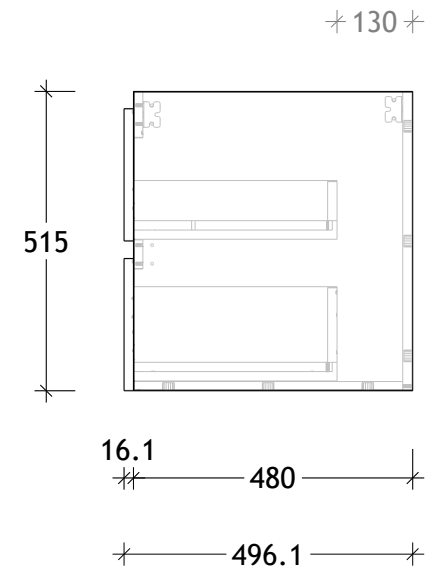

NAME:	EMA0900WHC
SIZE:	900
WK/WH:	WALL HUNG
CONFIGURATION:	CENTRE BOWL

PLEASE NOTE: Do not perform any plumbing rough in prior to taking delivery of your vanity, as all measurements are nominal and are subject to change. Measure exact locations from your vanity once it is on site.