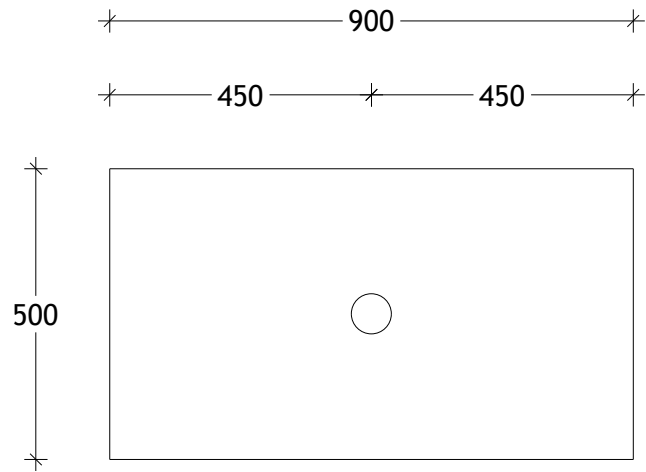

NAME:	EMA0900WHC
SIZE:	900
WK/WH:	WALL HUNG
CONFIGURATION:	CENTRE BOWL

PLEASE NOTE: Do not perform any plumbing rough in prior to taking delivery of your vanity, as all measurements are nominal and are subject to change. Measure exact locations from your vanity once it is on site.