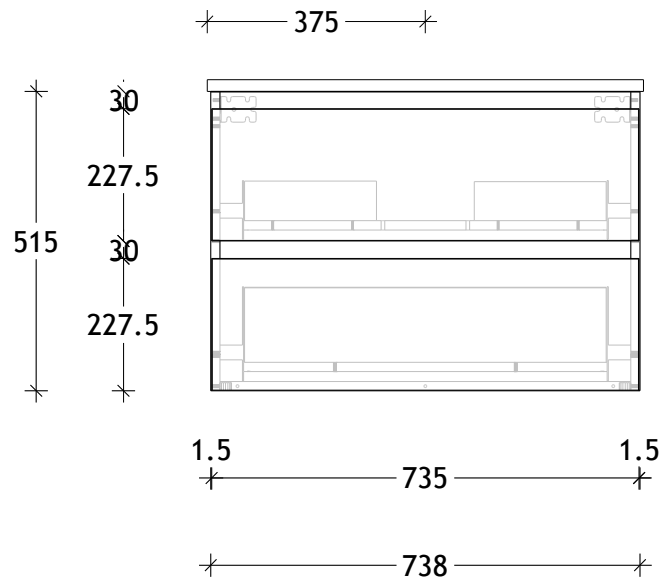

NAME:	EMA0750WHC
SIZE:	750
WK/WH:	WALL HUNG
CONFIGURATION:	CENTRE BOWL

PLEASE NOTE: Do not perform any plumbing rough in prior to taking delivery of your vanity, as all measurements are nominal and are subject to change. Measure exact locations from your vanity once it is on site.