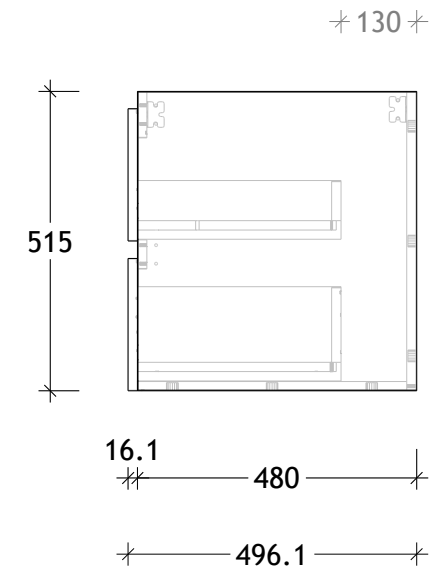

NAME:	EMA0750WHC
SIZE:	750
WK/WH:	WALL HUNG
CONFIGURATION:	CENTRE BOWL

PLEASE NOTE: Do not perform any plumbing rough in prior to taking delivery of your vanity, as all measurements are nominal and are subject to change. Measure exact locations from your vanity once it is on site.