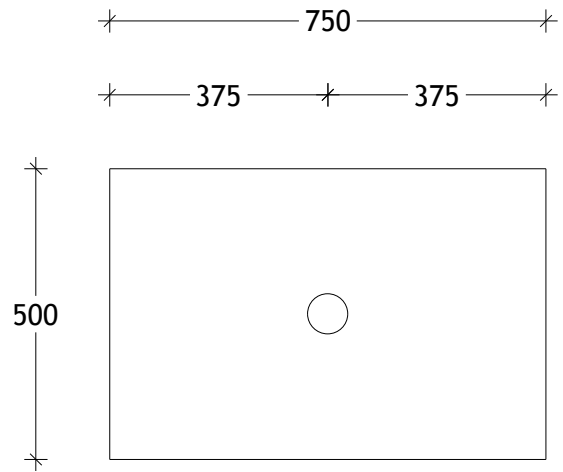

NAME:	EMA0750WHC
SIZE:	750
WK/WH:	WALL HUNG
CONFIGURATION:	CENTRE BOWL

PLEASE NOTE: Do not perform any plumbing rough in prior to taking delivery of your vanity, as all measurements are nominal and are subject to change. Measure exact locations from your vanity once it is on site.