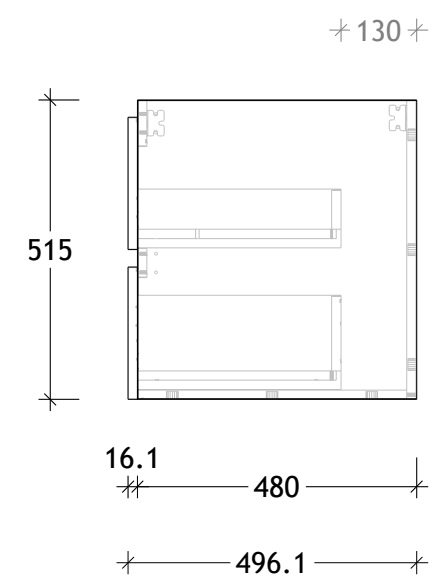

NAME:	EMA0600WHC
SIZE:	600
WK/WH:	WALL HUNG
CONFIGURATION:	CENTRE BOWL

PLEASE NOTE: Do not perform any plumbing rough in prior to taking delivery of your vanity, as all measurements are nominal and are subject to change. Measure exact locations from your vanity once it is on site.