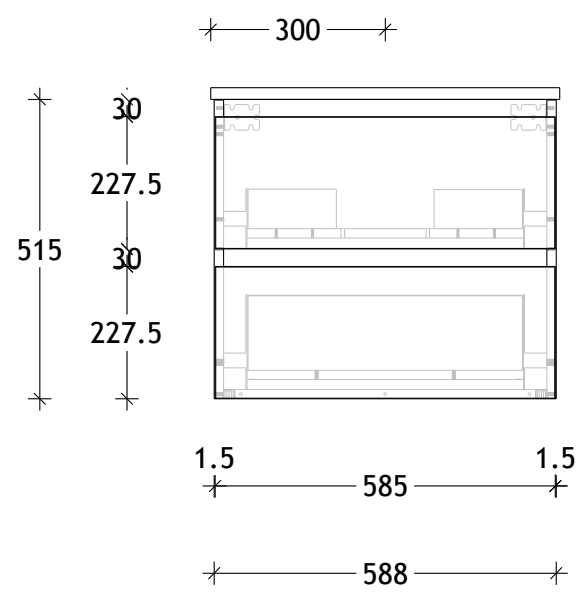

NAME:	EMA0600WHC
SIZE:	600
WK/WH:	WALL HUNG
CONFIGURATION:	CENTRE BOWL

PLEASE NOTE: Do not perform any plumbing rough in prior to taking delivery of your vanity, as all measurements are nominal and are subject to change. Measure exact locations from your vanity once it is on site.