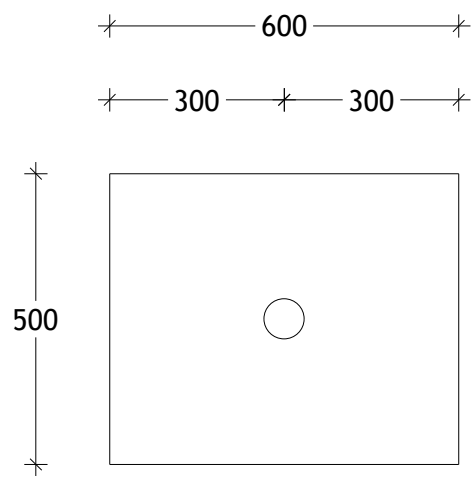

NAME:	EMA0600WHC
SIZE:	600
WK/WH:	WALL HUNG
CONFIGURATION:	CENTRE BOWL

PLEASE NOTE: Do not perform any plumbing rough in prior to taking delivery of your vanity, as all measurements are nominal and are subject to change. Measure exact locations from your vanity once it is on site.