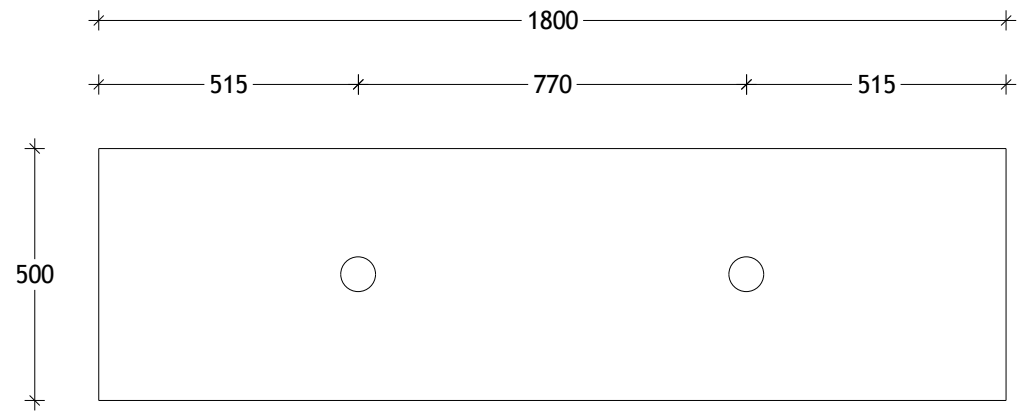

NAME:	EMTR1800WKD
SIZE:	1800
WK/WH:	WITH KICK
CONFIGURATION:	DOUBLE BOWL

PLEASE NOTE: Do not perform any plumbing rough in prior to taking delivery of your vanity, as all measurements are nominal and are subject to change. Measure exact locations from your vanity once it is on site.