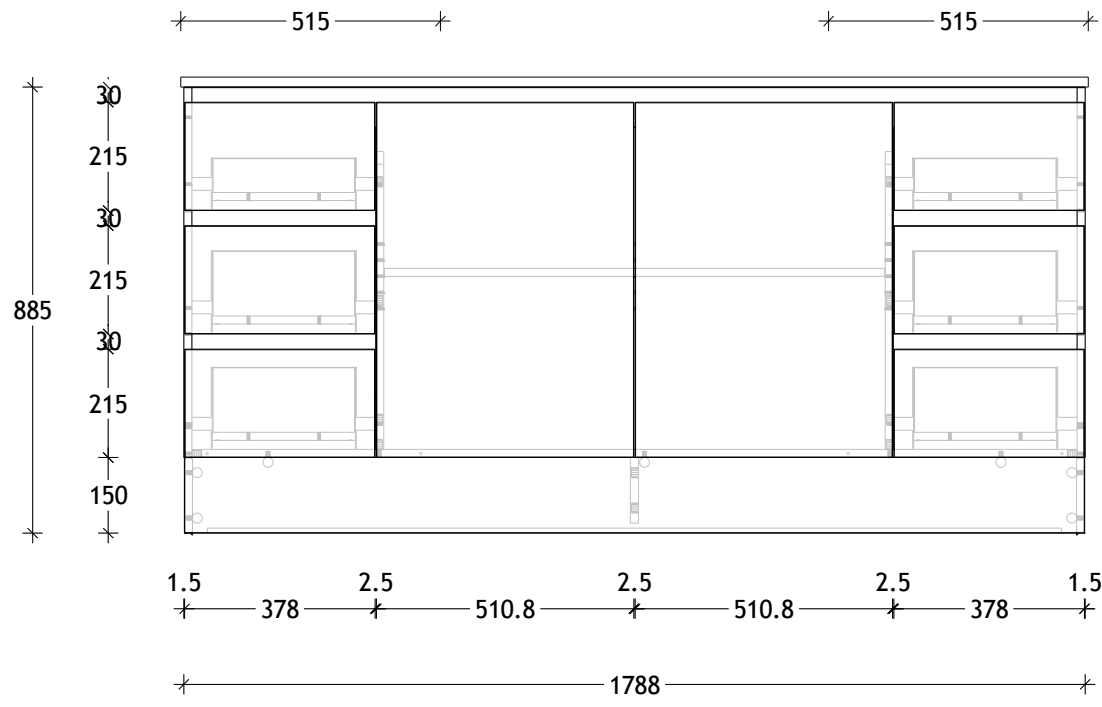

NAME:	EMTR1800WKD
SIZE:	1800
WK/WH:	WITH KICK
CONFIGURATION:	DOUBLE BOWL

PLEASE NOTE: Do not perform any plumbing rough in prior to taking delivery of your vanity, as all measurements are nominal and are subject to change. Measure exact locations from your vanity once it is on site.