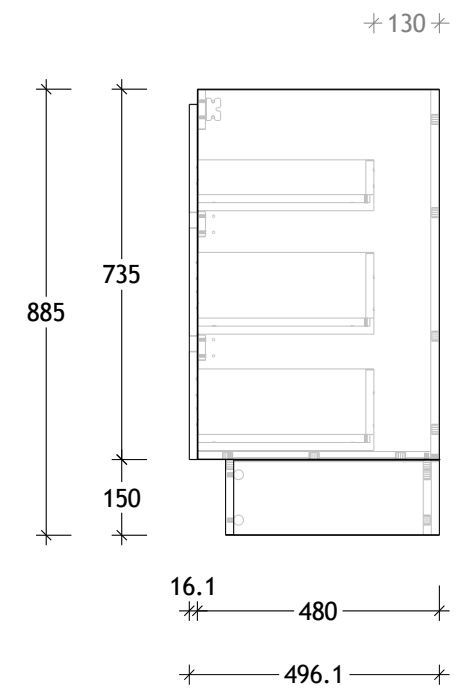

NAME:	EMTR1800WKD
SIZE:	1800
WK/WH:	WITH KICK
CONFIGURATION:	DOUBLE BOWL

PLEASE NOTE: Do not perform any plumbing rough in prior to taking delivery of your vanity, as all measurements are nominal and are subject to change. Measure exact locations from your vanity once it is on site.