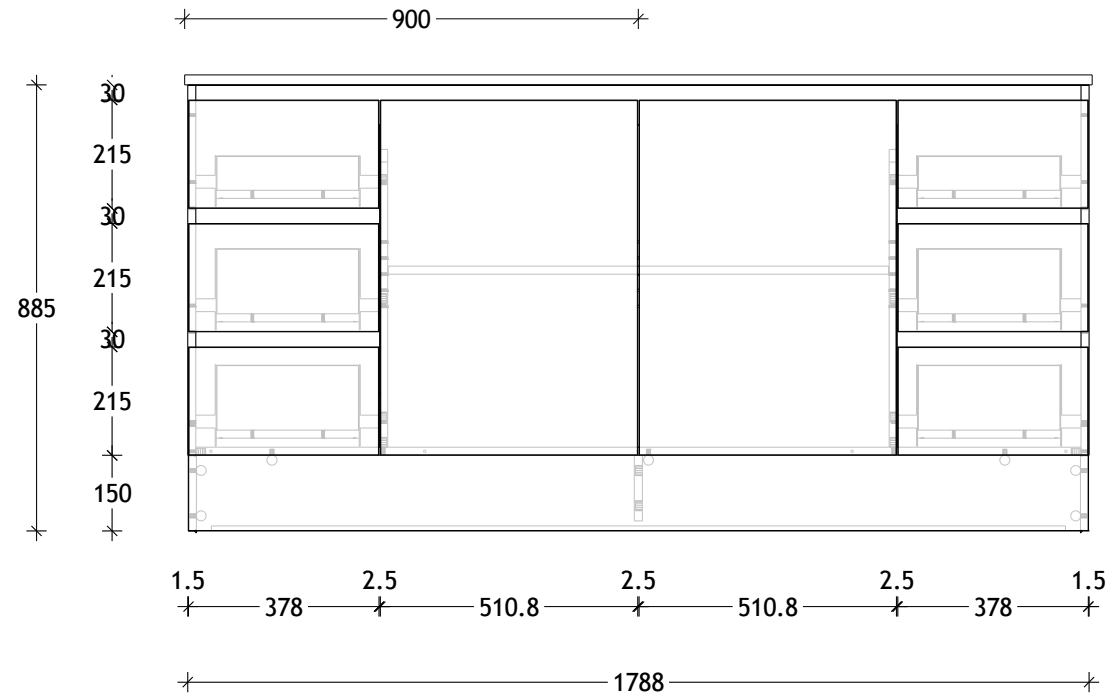

NAME:	EMTR1800WKC
SIZE:	1800
WK/WH:	WITH KICK
CONFIGURATION:	CENTRE BOWL

PLEASE NOTE: Do not perform any plumbing rough in prior to taking delivery of your vanity, as all measurements are nominal and are subject to change. Measure exact locations from your vanity once it is on site.