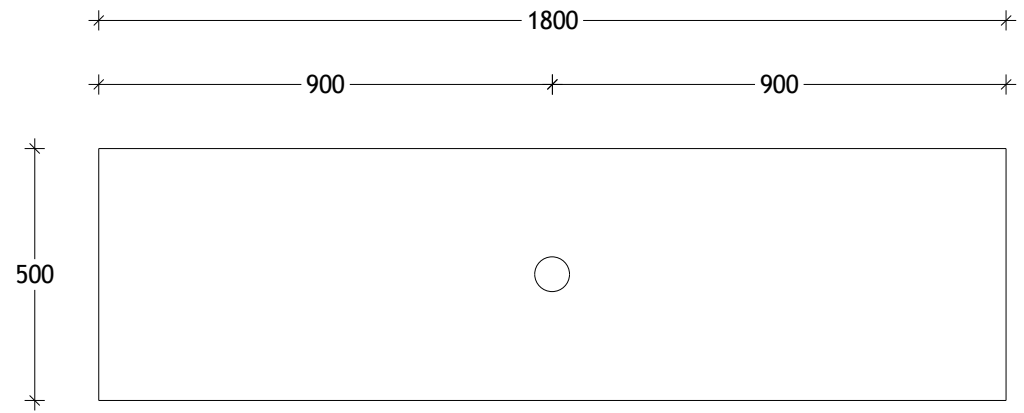

NAME:	EMTR1800WKC
SIZE:	1800
WK/WH:	WITH KICK
CONFIGURATION:	CENTRE BOWL

PLEASE NOTE: Do not perform any plumbing rough in prior to taking delivery of your vanity, as all measurements are nominal and are subject to change. Measure exact locations from your vanity once it is on site.