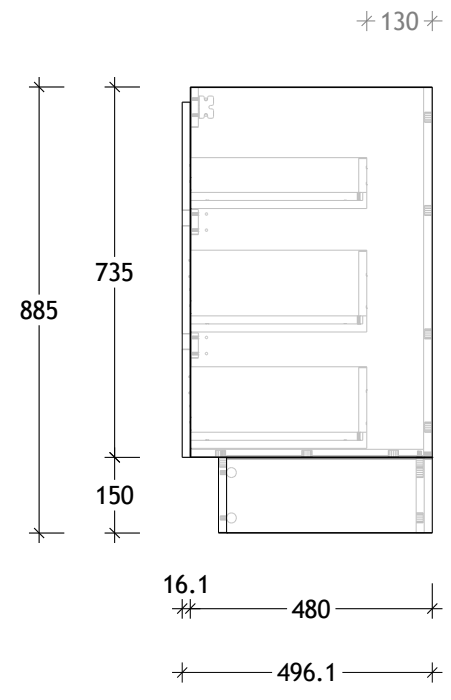

NAME:	EMTR1800WKC
SIZE:	1800
WK/WH:	WITH KICK
CONFIGURATION:	CENTRE BOWL

PLEASE NOTE: Do not perform any plumbing rough in prior to taking delivery of your vanity, as all measurements are nominal and are subject to change. Measure exact locations from your vanity once it is on site.