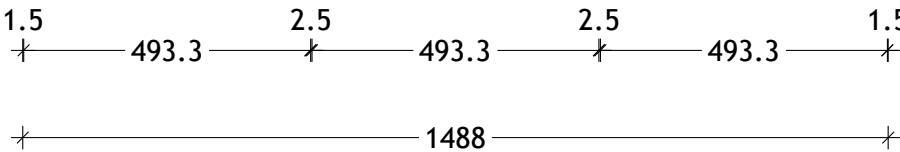

NAME:	EMTR1500WKD
SIZE:	1500
WK/WH:	WITH KICK
CONFIGURATION:	DOUBLE BOWL

PLEASE NOTE: Do not perform any plumbing rough in prior to taking delivery of your vanity, as all measurements are nominal and are subject to change. Measure exact locations from your vanity once it is on site.