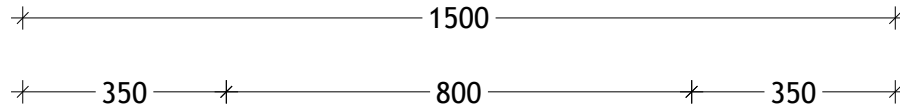

NAME:	EMTR1500WKD
SIZE:	1500
WK/WH:	WITH KICK
CONFIGURATION:	DOUBLE BOWL

PLEASE NOTE: Do not perform any plumbing rough in prior to taking delivery of your vanity, as all measurements are nominal and are subject to change. Measure exact locations from your vanity once it is on site.