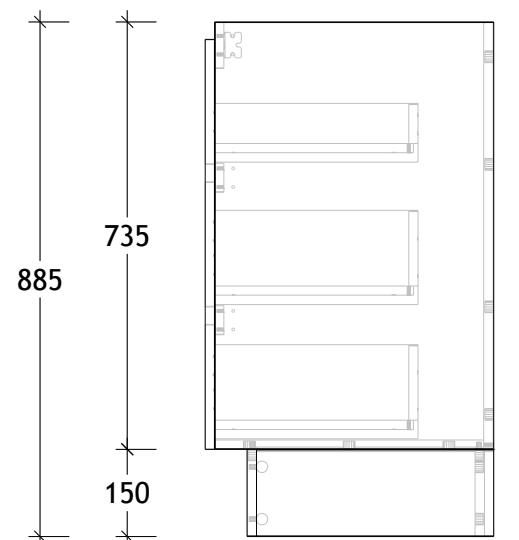

NAME:	EMTR1500WKD
SIZE:	1500
WK/WH:	WITH KICK
CONFIGURATION:	DOUBLE BOWL

PLEASE NOTE: Do not perform any plumbing rough in prior to taking delivery of your vanity, as all measurements are nominal and are subject to change. Measure exact locations from your vanity once it is on site.