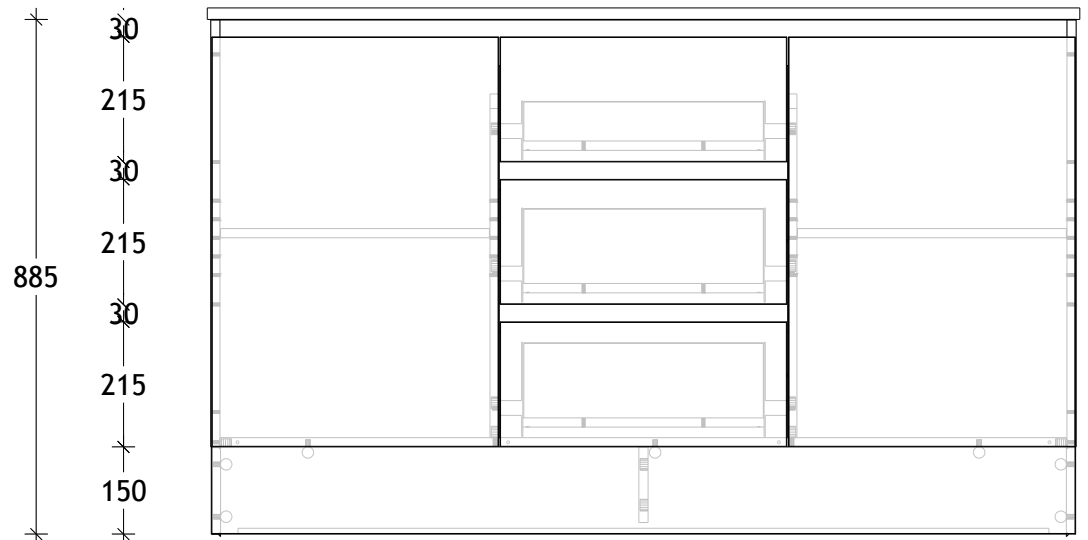

NAME:	EMTR1500WKD
SIZE:	1500
WK/WH:	WITH KICK
CONFIGURATION:	DOUBLE BOWL

PLEASE NOTE: Do not perform any plumbing rough in prior to taking delivery of your vanity, as all measurements are nominal and are subject to change. Measure exact locations from your vanity once it is on site.