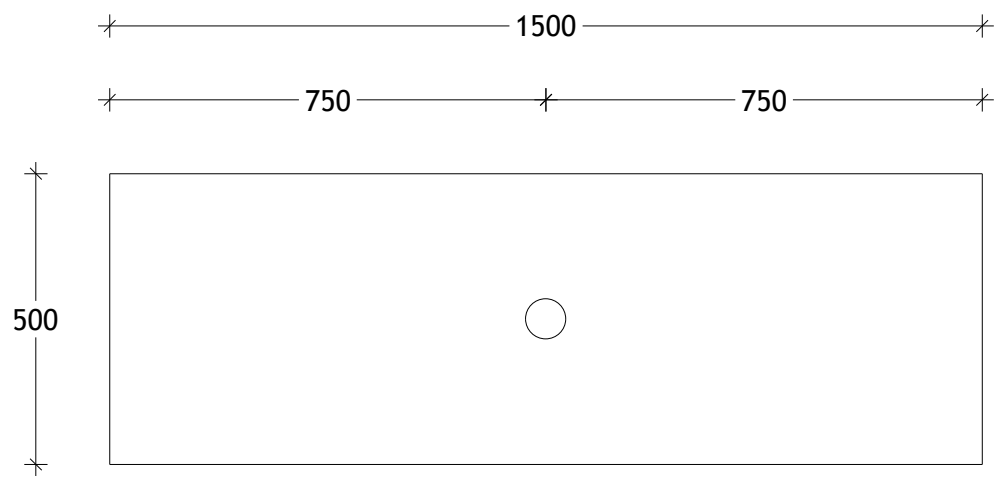

NAME:	EMTR1500WKC
SIZE:	1500
WK/WH:	WITH KICK
CONFIGURATION:	CENTRE BOWL

PLEASE NOTE: Do not perform any plumbing rough in prior to taking delivery of your vanity, as all measurements are nominal and are subject to change. Measure exact locations from your vanity once it is on site.