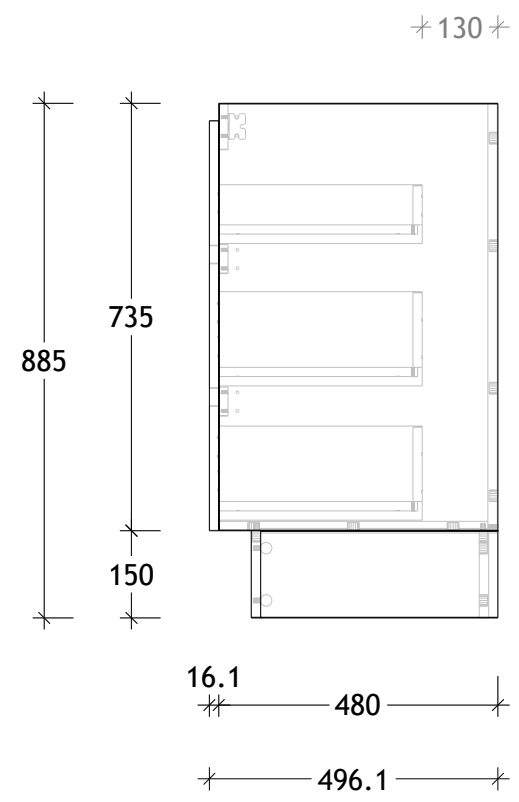

NAME:	EMTR1500WKC
SIZE:	1500
WK/WH:	WITH KICK
CONFIGURATION:	CENTRE BOWL

PLEASE NOTE: Do not perform any plumbing rough in prior to taking delivery of your vanity, as all measurements are nominal and are subject to change. Measure exact locations from your vanity once it is on site.