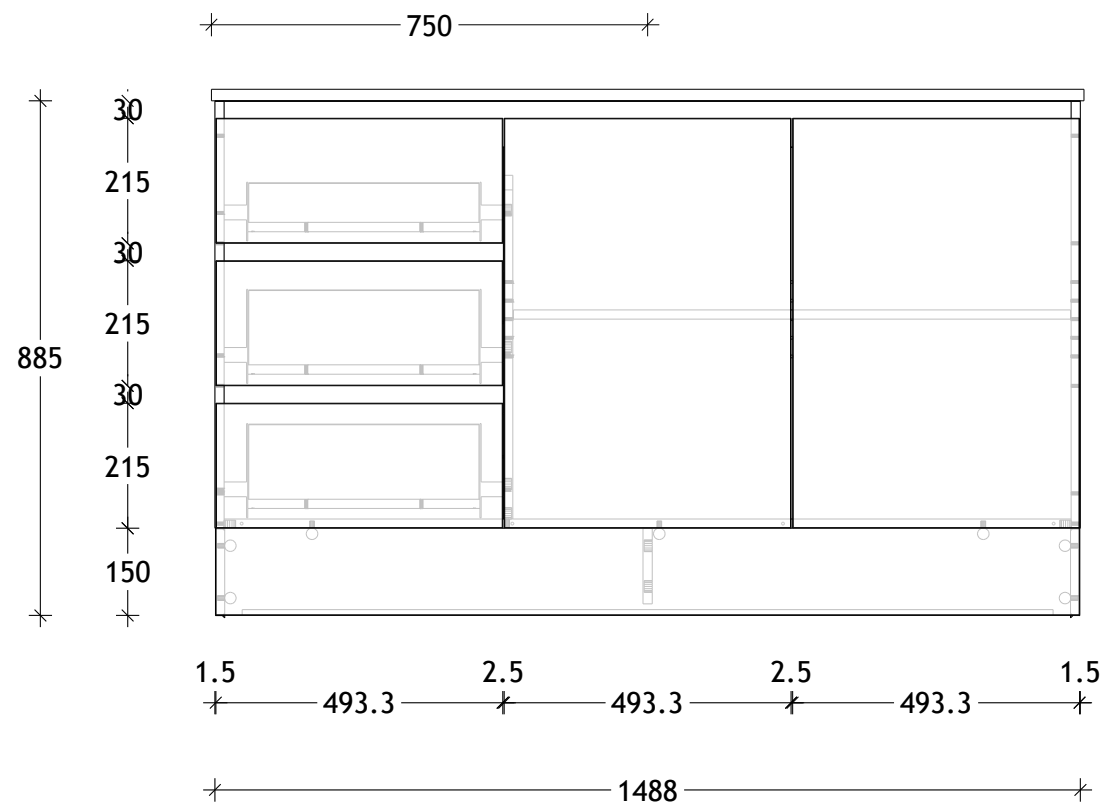

NAME:	EMTR1500WKC
SIZE:	1500
WK/WH:	WITH KICK
CONFIGURATION:	CENTRE BOWL

PLEASE NOTE: Do not perform any plumbing rough in prior to taking delivery of your vanity, as all measurements are nominal and are subject to change. Measure exact locations from your vanity once it is on site.