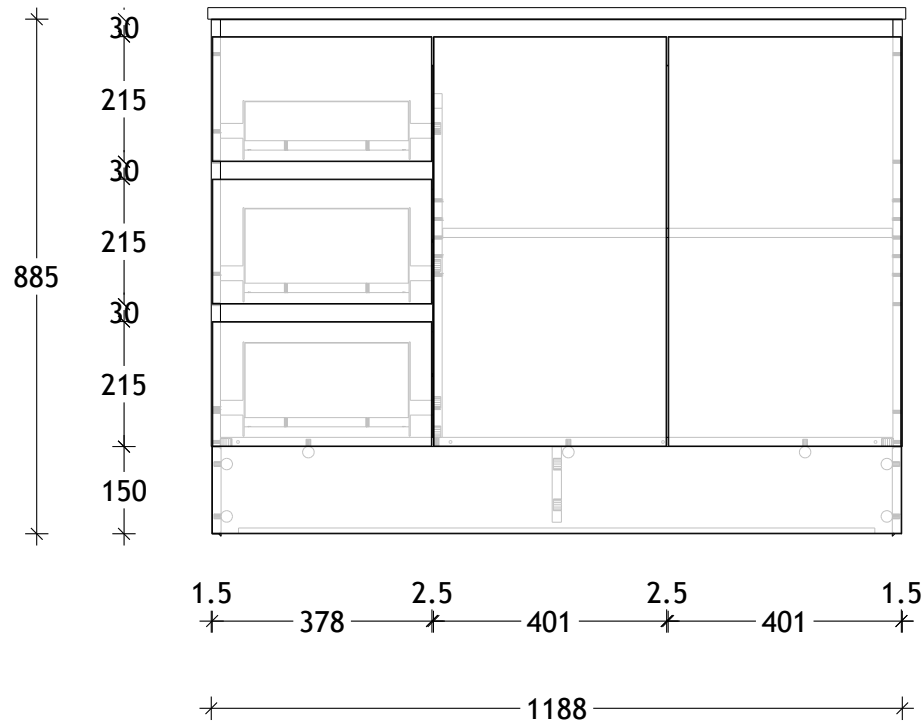

NAME:	EMTR1200WKR
SIZE:	1200
WK/WH:	WITH KICK
CONFIGURATION:	RIGHT HAND BOWL

PLEASE NOTE: Do not perform any plumbing rough in prior to taking delivery of your vanity, as all measurements are nominal and are subject to change. Measure exact locations from your vanity once it is on site.