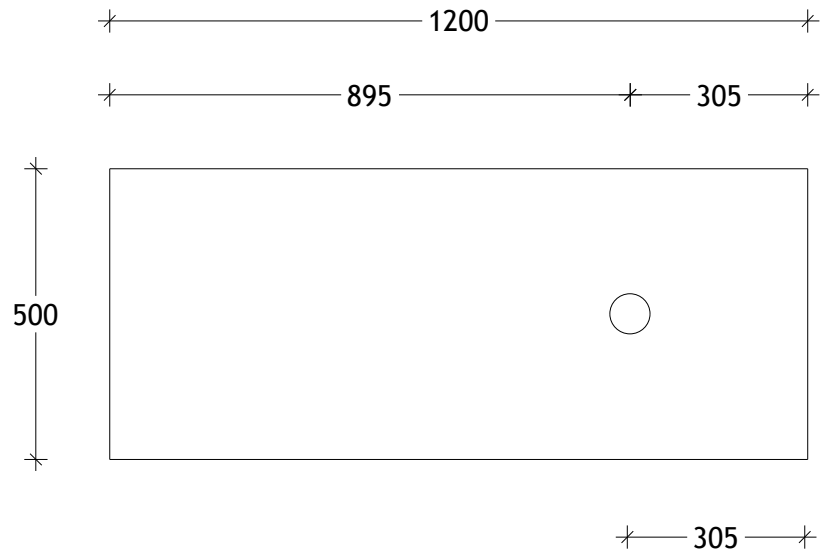

NAME:	EMTR1200WKR
SIZE:	1200
WK/WH:	WITH KICK
CONFIGURATION:	RIGHT HAND BOWL

PLEASE NOTE: Do not perform any plumbing rough in prior to taking delivery of your vanity, as all measurements are nominal and are subject to change. Measure exact locations from your vanity once it is on site.