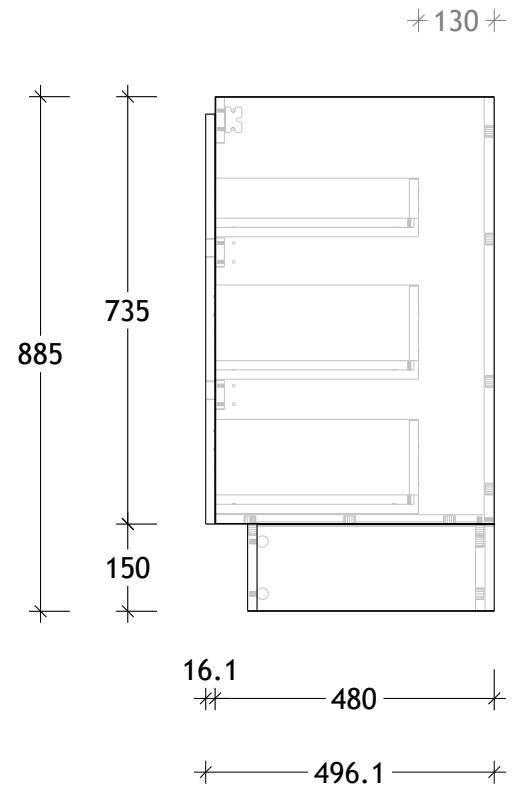

NAME:	EMTR1200WKR
SIZE:	1200
WK/WH:	WITH KICK
CONFIGURATION:	RIGHT HAND BOWL

PLEASE NOTE: Do not perform any plumbing rough in prior to taking delivery of your vanity, as all measurements are nominal and are subject to change. Measure exact locations from your vanity once it is on site.