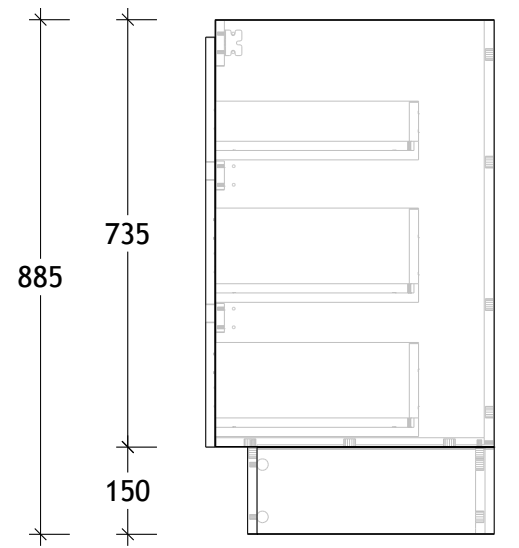

NAME:	EMTR1200WKD
SIZE:	1200
WK/WH:	WITH KICK
CONFIGURATION:	DOUBLE BOWL

PLEASE NOTE: Do not perform any plumbing rough in prior to taking delivery of your vanity, as all measurements are nominal and are subject to change. Measure exact locations from your vanity once it is on site.