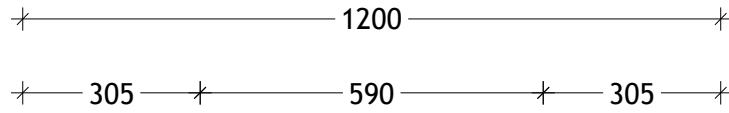

NAME:	EMTR1200WKD
SIZE:	1200
WK/WH:	WITH KICK
CONFIGURATION:	DOUBLE BOWL

PLEASE NOTE: Do not perform any plumbing rough in prior to taking delivery of your vanity, as all measurements are nominal and are subject to change. Measure exact locations from your vanity once it is on site.