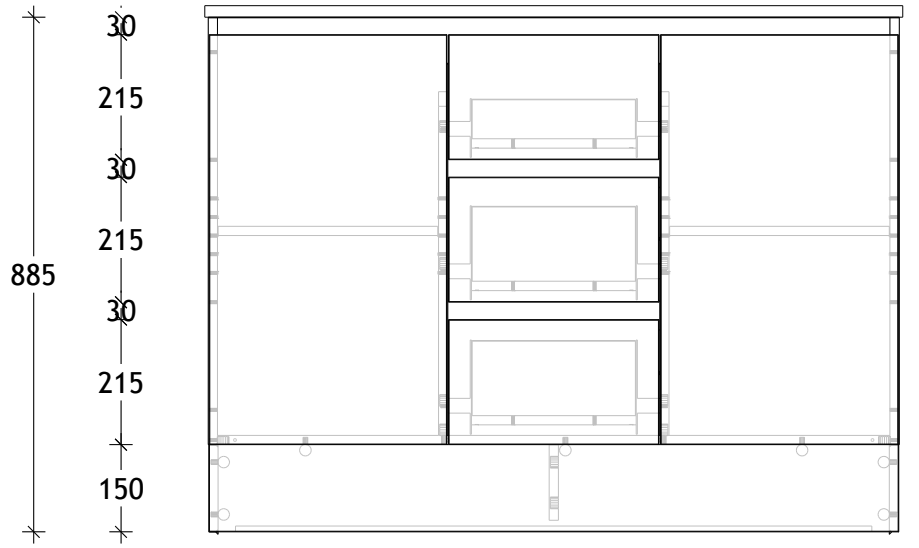

NAME:	EMTR1200WKD
SIZE:	1200
WK/WH:	WITH KICK
CONFIGURATION:	DOUBLE BOWL

PLEASE NOTE: Do not perform any plumbing rough in prior to taking delivery of your vanity, as all measurements are nominal and are subject to change. Measure exact locations from your vanity once it is on site.