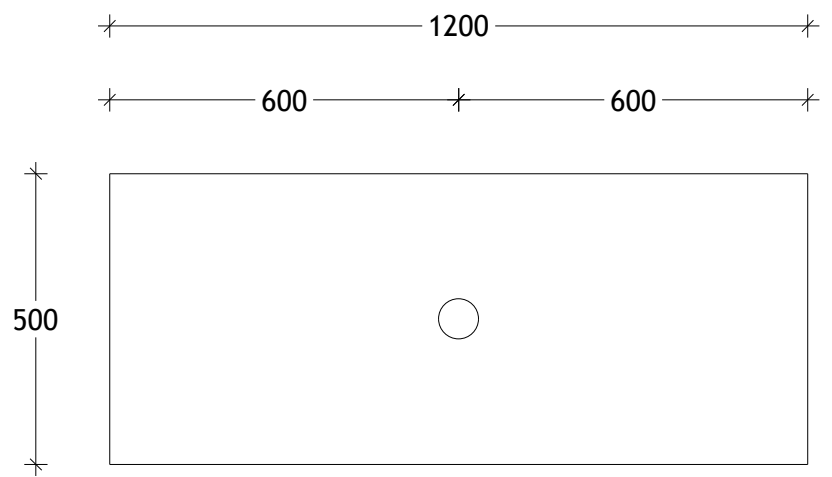

NAME:	EMTR1200WKC
SIZE:	1200
WK/WH:	WITH KICK
CONFIGURATION:	CENTRE BOWL

600

130

PLEASE NOTE: Do not perform any plumbing rough in prior to taking delivery of your vanity, as all measurements are nominal and are subject to change. Measure exact locations from your vanity once it is on site.