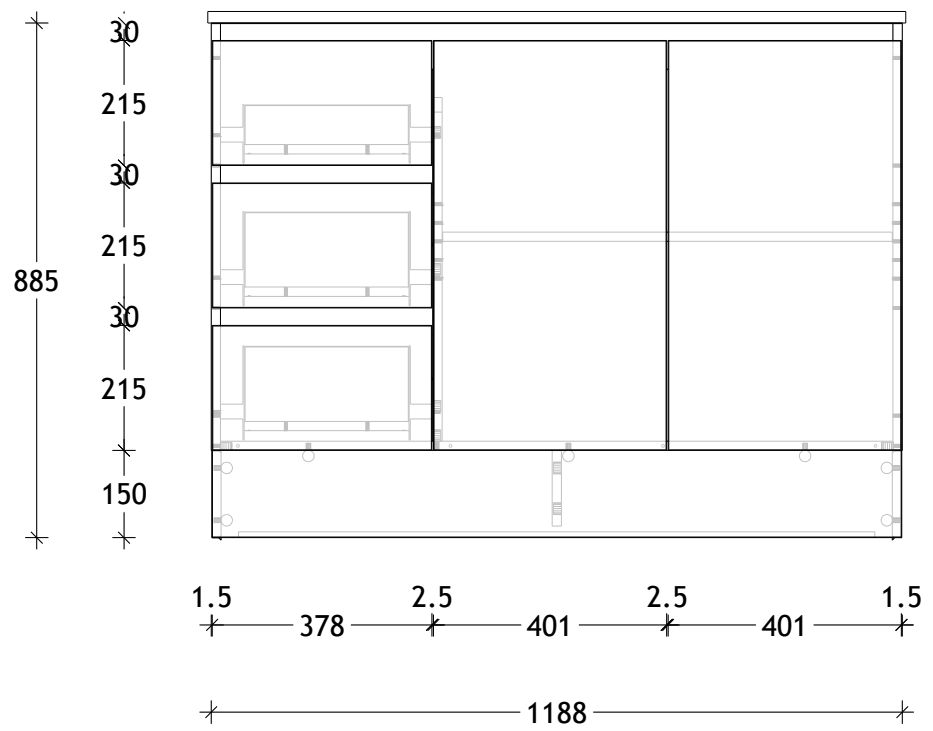

NAME:	EMTR1200WKC
SIZE:	1200
WK/WH:	WITH KICK
CONFIGURATION:	CENTRE BOWL

600

130

PLEASE NOTE: Do not perform any plumbing rough in prior to taking delivery of your vanity, as all measurements are nominal and are subject to change. Measure exact locations from your vanity once it is on site.