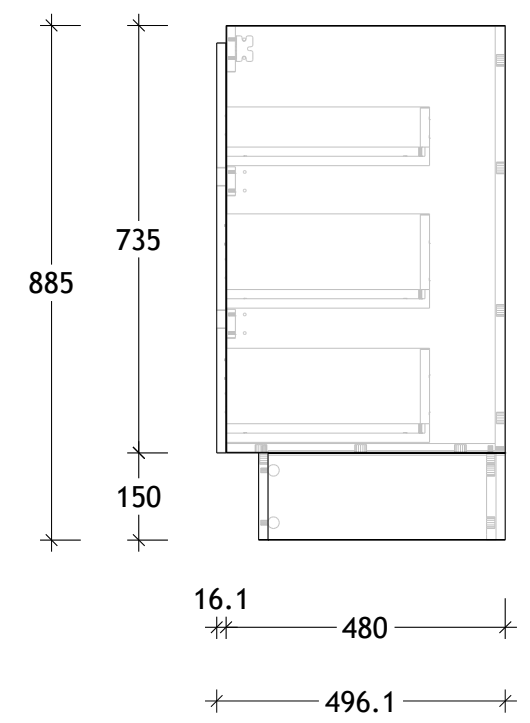

NAME:	EMTR1200WKC
SIZE:	1200
WK/WH:	WITH KICK
CONFIGURATION:	CENTRE BOWL

600

130

PLEASE NOTE: Do not perform any plumbing rough in prior to taking delivery of your vanity, as all measurements are nominal and are subject to change. Measure exact locations from your vanity once it is on site.