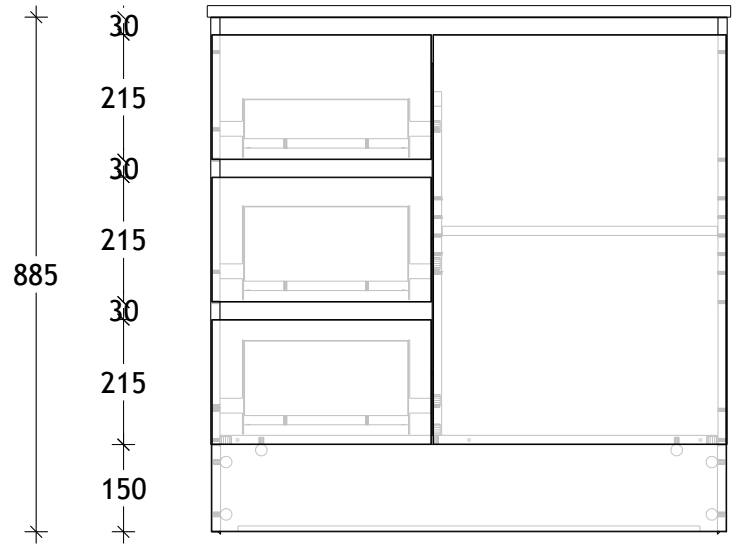

NAME:	EMTR0900WKR
SIZE:	900
WK/WH:	WITH KICK
CONFIGURATION:	RIGHT HAND BOWL

305

130

1.5 378 2.5 504.5 1.5

16.1 480

888

496.1

PLEASE NOTE: Do not perform any plumbing rough in prior to taking delivery of your vanity, as all measurements are nominal and are subject to change. Measure exact locations from your vanity once it is on site.