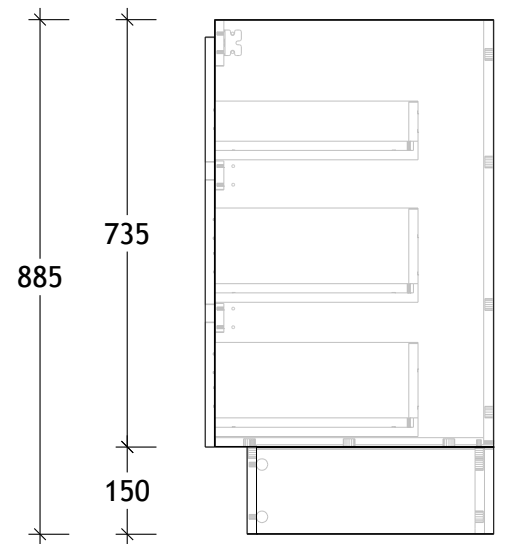

NAME:	EMTR0900WKR
SIZE:	900
WK/WH:	WITH KICK
CONFIGURATION:	RIGHT HAND BOWL

305

130

1.5 378 2.5 504.5 1.5

16.1 480

888

496.1

PLEASE NOTE: Do not perform any plumbing rough in prior to taking delivery of your vanity, as all measurements are nominal and are subject to change. Measure exact locations from your vanity once it is on site.