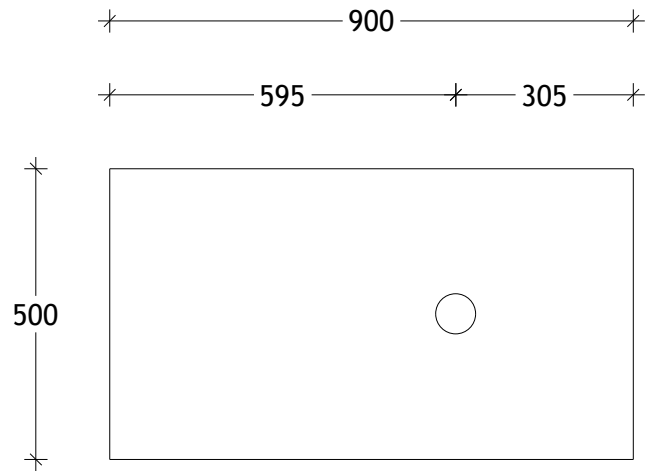

NAME:	EMTR0900WKR
SIZE:	900
WK/WH:	WITH KICK
CONFIGURATION:	RIGHT HAND BOWL

305

130

1.5 378 2.5 504.5 1.5

16.1 480

888

496.1

PLEASE NOTE: Do not perform any plumbing rough in prior to taking delivery of your vanity, as all measurements are nominal and are subject to change. Measure exact locations from your vanity once it is on site.