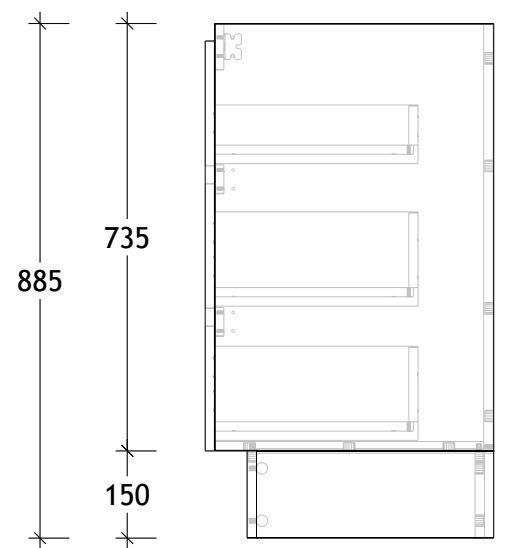

NAME:	EMTR0750WKR
SIZE:	750
WK/WH:	WITH KICK
CONFIGURATION:	RIGHT HAND BOWL

750

445 305

500

305

885

30
215
30
215
30
215
150

1.5 2.5 1.5
304 428.5

738

130

885

735

150

16.1 480

496.1

PLEASE NOTE: Do not perform any plumbing rough in prior to taking delivery of your vanity, as all measurements are nominal and are subject to change. Measure exact locations from your vanity once it is on site.