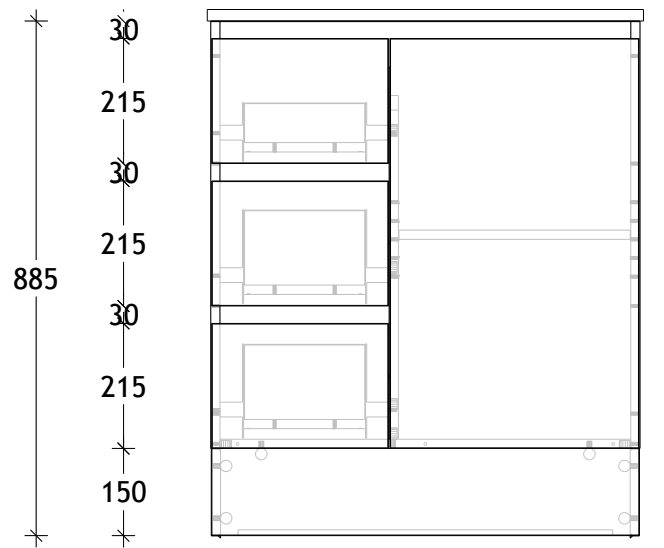

NAME:	EMTR0750WKR
SIZE:	750
WK/WH:	WITH KICK
CONFIGURATION:	RIGHT HAND BOWL

750

445 305

500

305

885

30
215
30
215
30
215
150

1.5 2.5 1.5
304 428.5

738

130

885

735

150

16.1 480

496.1

PLEASE NOTE: Do not perform any plumbing rough in prior to taking delivery of your vanity, as all measurements are nominal and are subject to change. Measure exact locations from your vanity once it is on site.