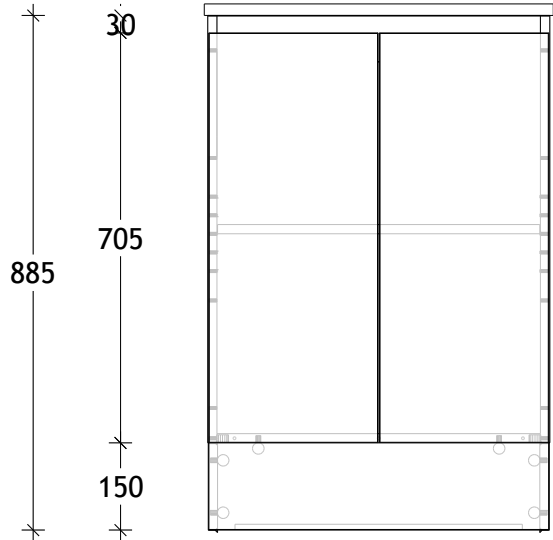

NAME:	EMTR0600WK
SIZE:	600
WK/WH:	WITH KICK
CONFIGURATION:	CENTRE BOWL

600

300 300

300

1.5 2.5 1.5
291.2 291.2

588

16.1 480

496.1

PLEASE NOTE: Do not perform any plumbing rough in prior to taking delivery of your vanity, as all measurements are nominal and are subject to change. Measure exact locations from your vanity once it is on site.