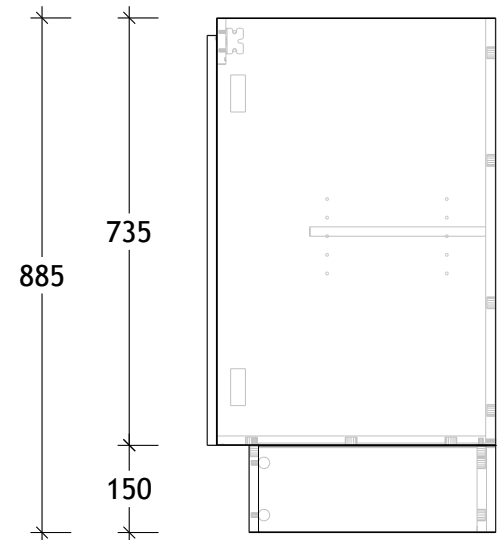

NAME:	EMTR0600WK
SIZE:	600
WK/WH:	WITH KICK
CONFIGURATION:	CENTRE BOWL

600

300 300

300

1.5 2.5 1.5
291.2 291.2

588

16.1 480

496.1

PLEASE NOTE: Do not perform any plumbing rough in prior to taking delivery of your vanity, as all measurements are nominal and are subject to change. Measure exact locations from your vanity once it is on site.