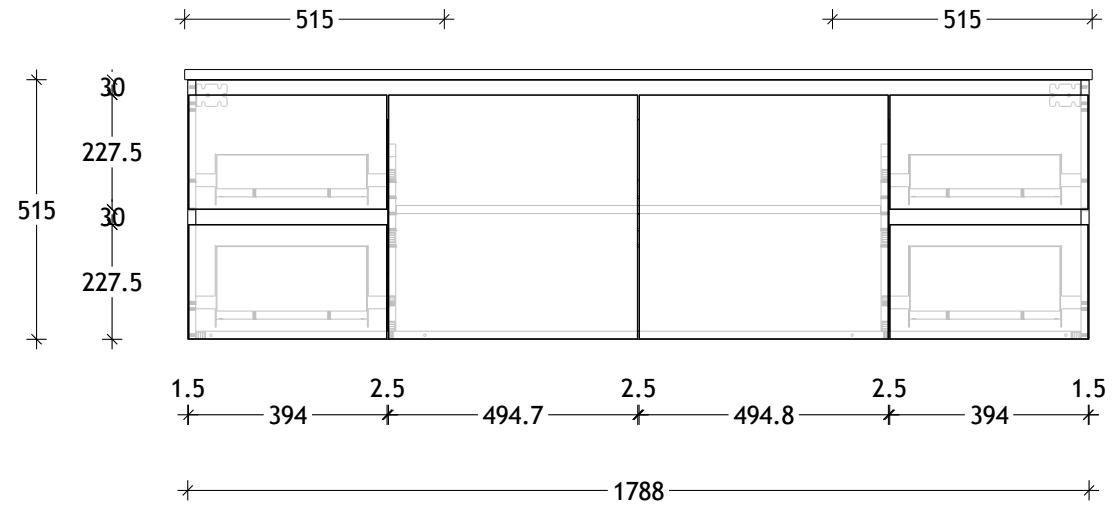

NAME:	EMTW1800WHD
SIZE:	1800
WK/WH:	WALL HUNG
CONFIGURATION:	DOUBLE BOWL

PLEASE NOTE: Do not perform any plumbing rough in prior to taking delivery of your vanity, as all measurements are nominal and are subject to change. Measure exact locations from your vanity once it is on site.