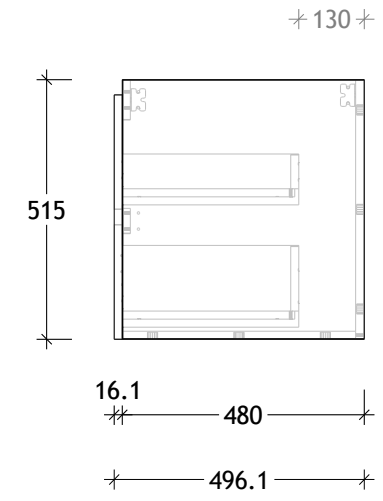

NAME:	EMTW1800WHD
SIZE:	1800
WK/WH:	WALL HUNG
CONFIGURATION:	DOUBLE BOWL

PLEASE NOTE: Do not perform any plumbing rough in prior to taking delivery of your vanity, as all measurements are nominal and are subject to change. Measure exact locations from your vanity once it is on site.