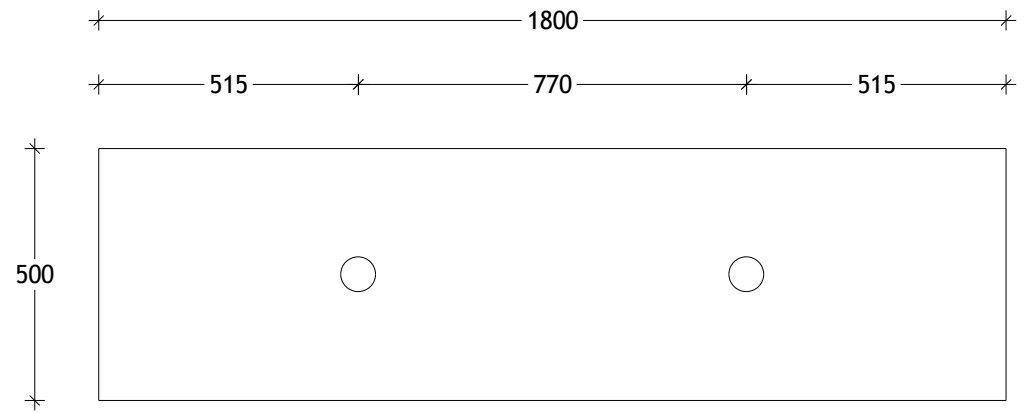

NAME:	EMTW1800WHD
SIZE:	1800
WK/WH:	WALL HUNG
CONFIGURATION:	DOUBLE BOWL

PLEASE NOTE: Do not perform any plumbing rough in prior to taking delivery of your vanity, as all measurements are nominal and are subject to change. Measure exact locations from your vanity once it is on site.