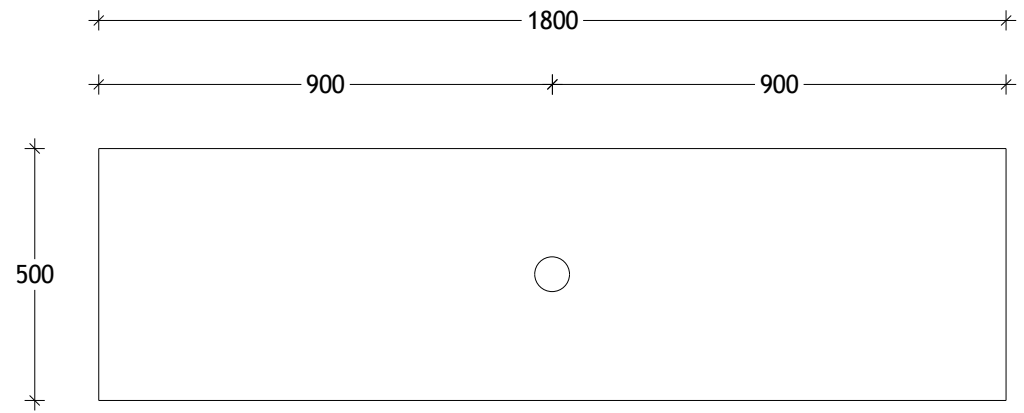

NAME:	EMTW1800WHC
SIZE:	1800
WK/WH:	WALL HUNG
CONFIGURATION:	CENTRE BOWL

PLEASE NOTE: Do not perform any plumbing rough in prior to taking delivery of your vanity, as all measurements are nominal and are subject to change. Measure exact locations from your vanity once it is on site.