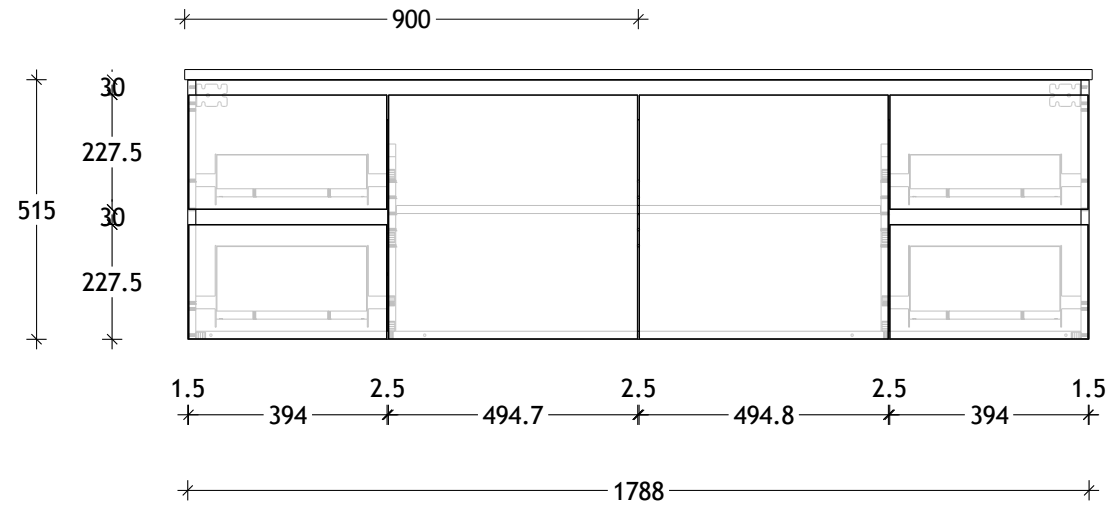

NAME:	EMTW1800WHC
SIZE:	1800
WK/WH:	WALL HUNG
CONFIGURATION:	CENTRE BOWL

PLEASE NOTE: Do not perform any plumbing rough in prior to taking delivery of your vanity, as all measurements are nominal and are subject to change. Measure exact locations from your vanity once it is on site.