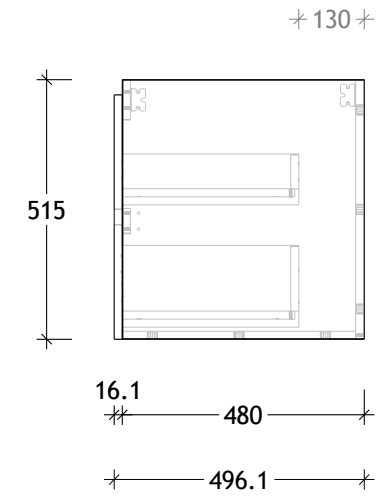

NAME:	EMTW1800WHC
SIZE:	1800
WK/WH:	WALL HUNG
CONFIGURATION:	CENTRE BOWL

PLEASE NOTE: Do not perform any plumbing rough in prior to taking delivery of your vanity, as all measurements are nominal and are subject to change. Measure exact locations from your vanity once it is on site.