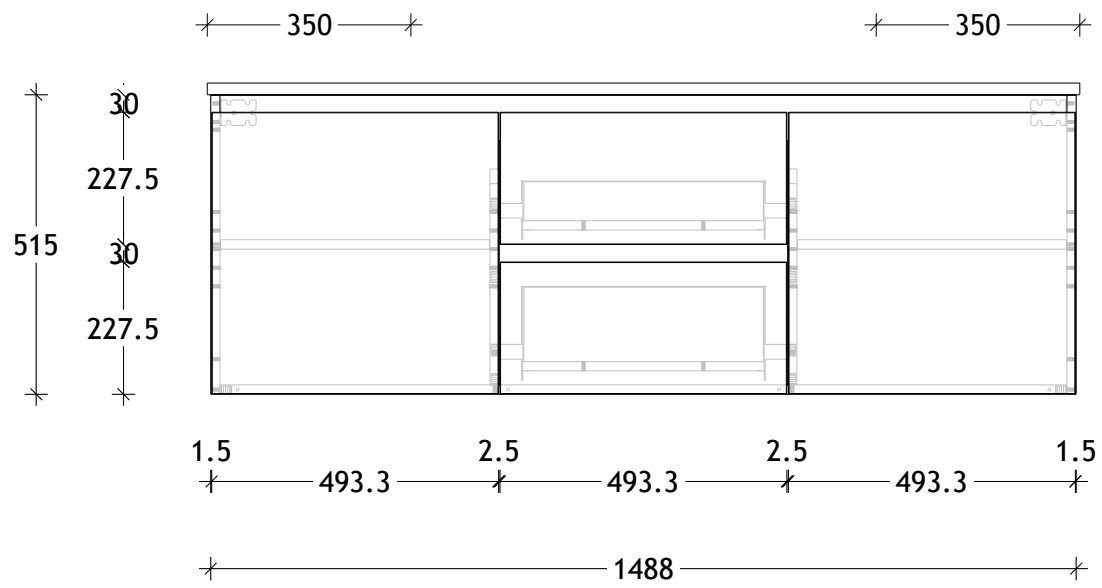

NAME:	EMTW1500WHD
SIZE:	1500
WK/WH:	WALL HUNG
CONFIGURATION:	DOUBLE BOWL

PLEASE NOTE: Do not perform any plumbing rough in prior to taking delivery of your vanity, as all measurements are nominal and are subject to change. Measure exact locations from your vanity once it is on site.