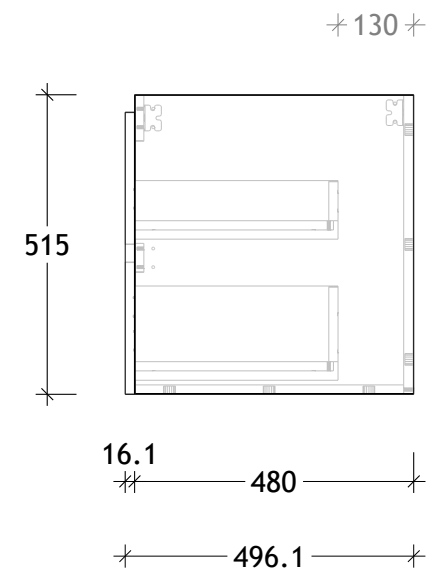

NAME:	EMTW1500WHD
SIZE:	1500
WK/WH:	WALL HUNG
CONFIGURATION:	DOUBLE BOWL

PLEASE NOTE: Do not perform any plumbing rough in prior to taking delivery of your vanity, as all measurements are nominal and are subject to change. Measure exact locations from your vanity once it is on site.