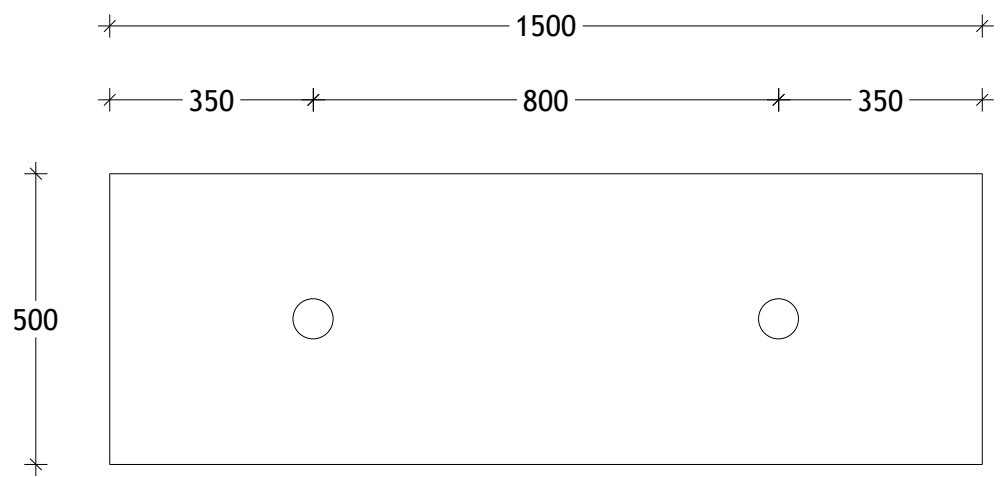

NAME:	EMTW1500WHD
SIZE:	1500
WK/WH:	WALL HUNG
CONFIGURATION:	DOUBLE BOWL

PLEASE NOTE: Do not perform any plumbing rough in prior to taking delivery of your vanity, as all measurements are nominal and are subject to change. Measure exact locations from your vanity once it is on site.