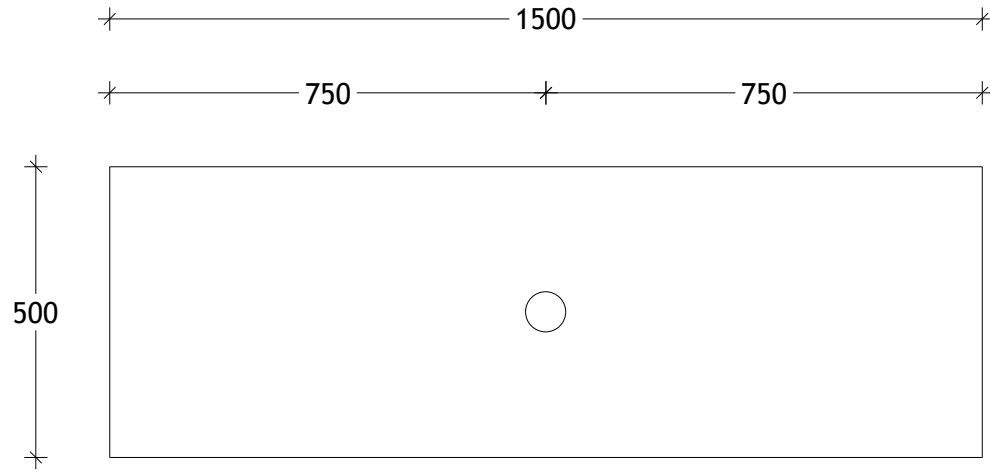

NAME:	EMTW1500WHC
SIZE:	1500
WK/WH:	WALL HUNG
CONFIGURATION:	CENTRE BOWL

PLEASE NOTE: Do not perform any plumbing rough in prior to taking delivery of your vanity, as all measurements are nominal and are subject to change. Measure exact locations from your vanity once it is on site.