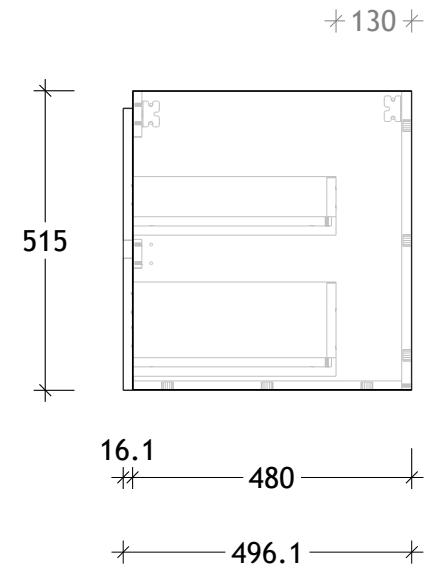

NAME:	EMTW1500WHC
SIZE:	1500
WK/WH:	WALL HUNG
CONFIGURATION:	CENTRE BOWL

PLEASE NOTE: Do not perform any plumbing rough in prior to taking delivery of your vanity, as all measurements are nominal and are subject to change. Measure exact locations from your vanity once it is on site.