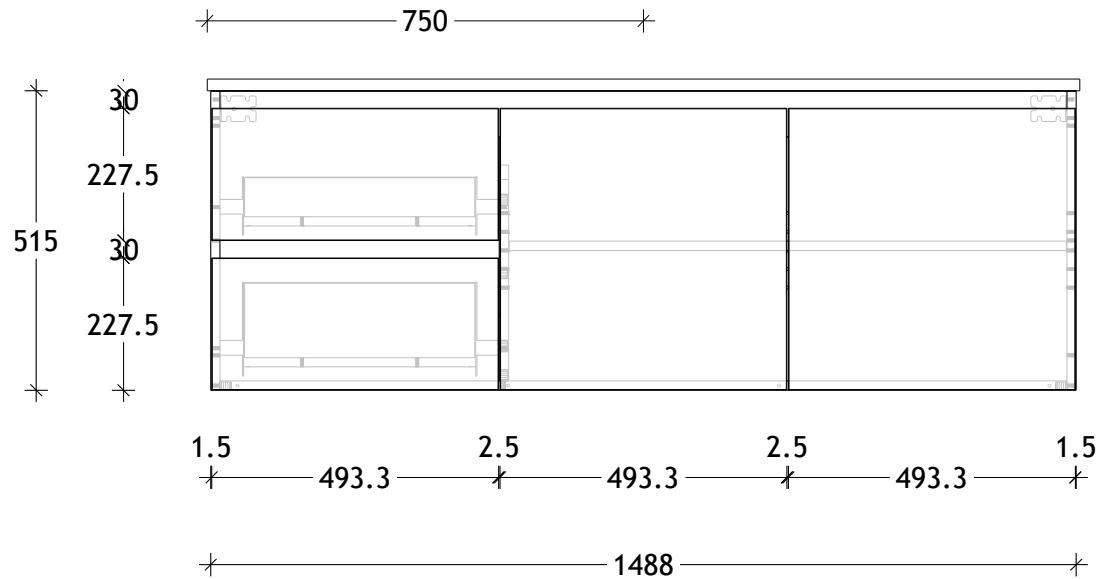

NAME:	EMTW1500WHC
SIZE:	1500
WK/WH:	WALL HUNG
CONFIGURATION:	CENTRE BOWL

PLEASE NOTE: Do not perform any plumbing rough in prior to taking delivery of your vanity, as all measurements are nominal and are subject to change. Measure exact locations from your vanity once it is on site.