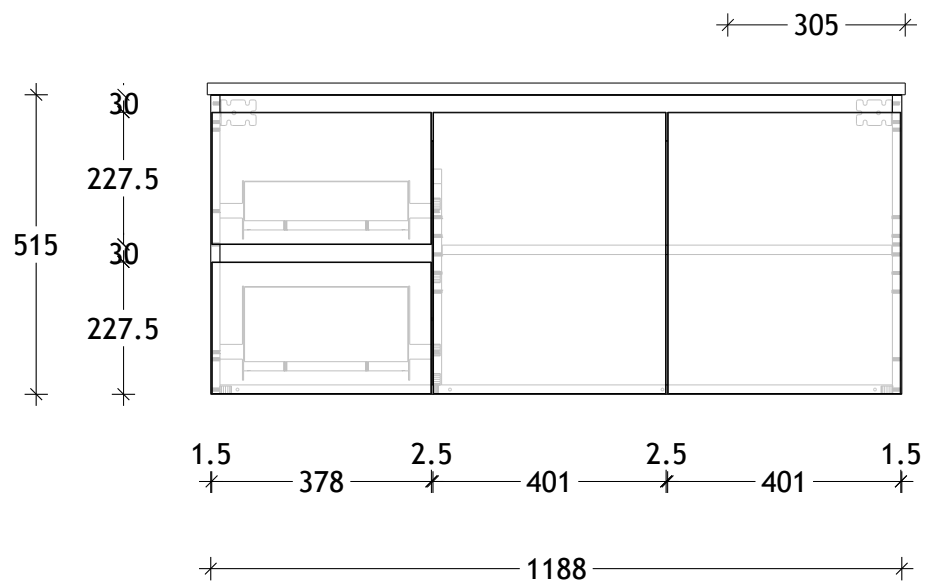

| | |
|----------------|-----------------|
| NAME: | EMTW1200WHR |
| SIZE: | 1200 |
| WK/WH: | WALL HUNG |
| CONFIGURATION: | RIGHT HAND BOWL |

PLEASE NOTE: Do not perform any plumbing rough in prior to taking delivery of your vanity, as all measurements are nominal and are subject to change. Measure exact locations from your vanity once it is on site.