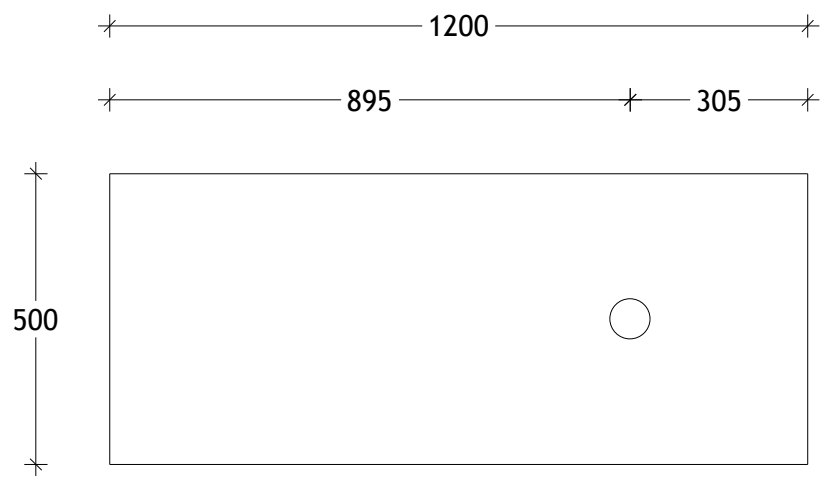

| | |
|----------------|-----------------|
| NAME: | EMTW1200WHR |
| SIZE: | 1200 |
| WK/WH: | WALL HUNG |
| CONFIGURATION: | RIGHT HAND BOWL |

PLEASE NOTE: Do not perform any plumbing rough in prior to taking delivery of your vanity, as all measurements are nominal and are subject to change. Measure exact locations from your vanity once it is on site.