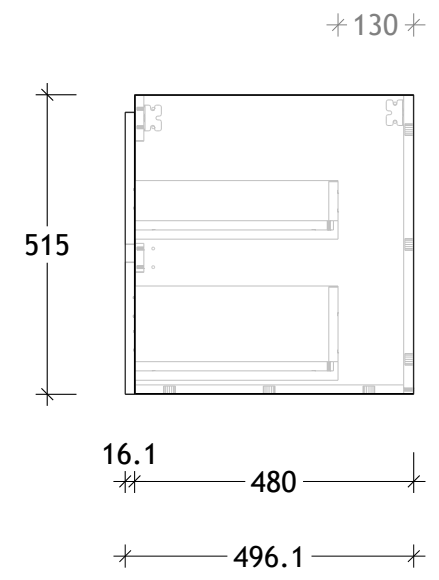

| | |
|----------------|-----------------|
| NAME: | EMTW1200WHR |
| SIZE: | 1200 |
| WK/WH: | WALL HUNG |
| CONFIGURATION: | RIGHT HAND BOWL |

PLEASE NOTE: Do not perform any plumbing rough in prior to taking delivery of your vanity, as all measurements are nominal and are subject to change. Measure exact locations from your vanity once it is on site.