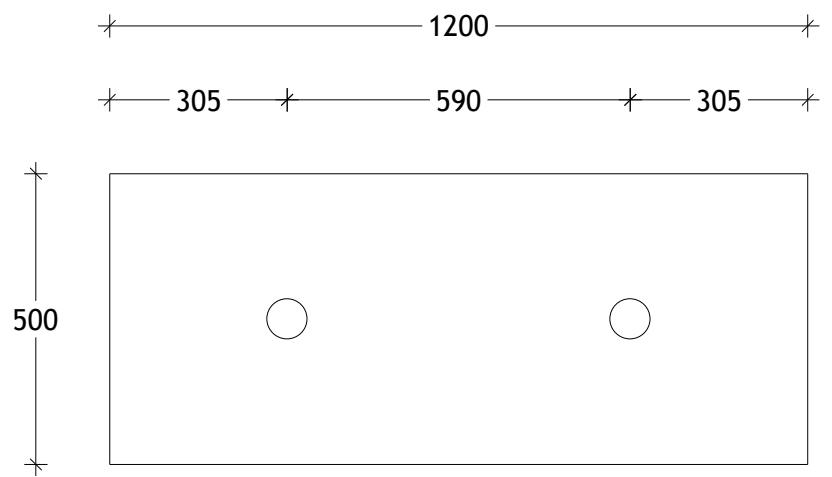

NAME:	EMTW1200WHD
SIZE:	1200
WK/WH:	WALL HUNG
CONFIGURATION:	DOUBLE BOWL

PLEASE NOTE: Do not perform any plumbing rough in prior to taking delivery of your vanity, as all measurements are nominal and are subject to change. Measure exact locations from your vanity once it is on site.