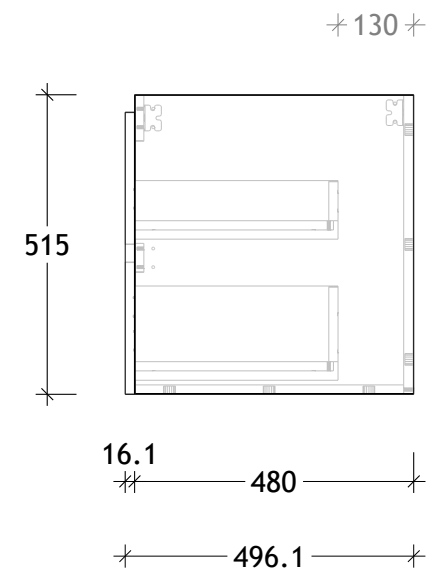

NAME:	EMTW1200WHD
SIZE:	1200
WK/WH:	WALL HUNG
CONFIGURATION:	DOUBLE BOWL

PLEASE NOTE: Do not perform any plumbing rough in prior to taking delivery of your vanity, as all measurements are nominal and are subject to change. Measure exact locations from your vanity once it is on site.