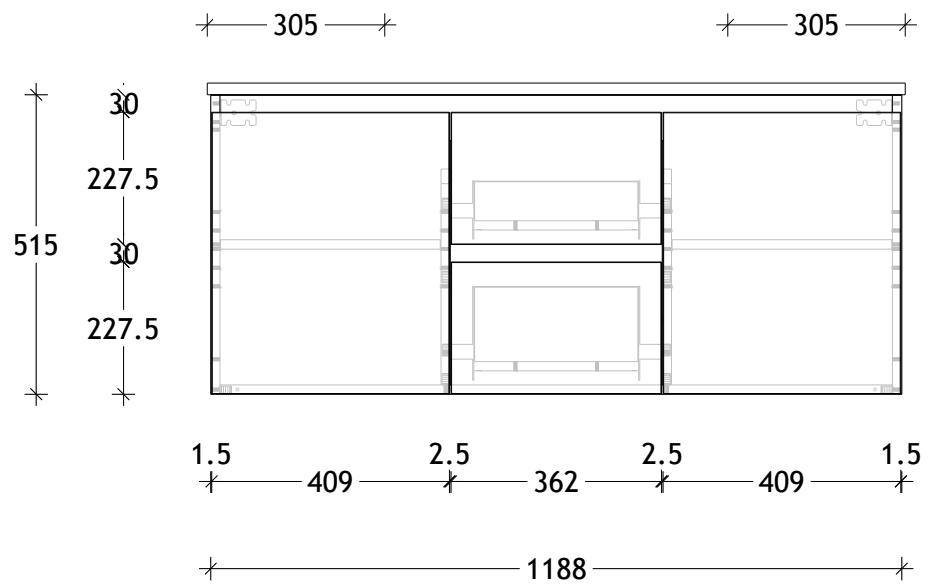

NAME:	EMTW1200WHD
SIZE:	1200
WK/WH:	WALL HUNG
CONFIGURATION:	DOUBLE BOWL

PLEASE NOTE: Do not perform any plumbing rough in prior to taking delivery of your vanity, as all measurements are nominal and are subject to change. Measure exact locations from your vanity once it is on site.