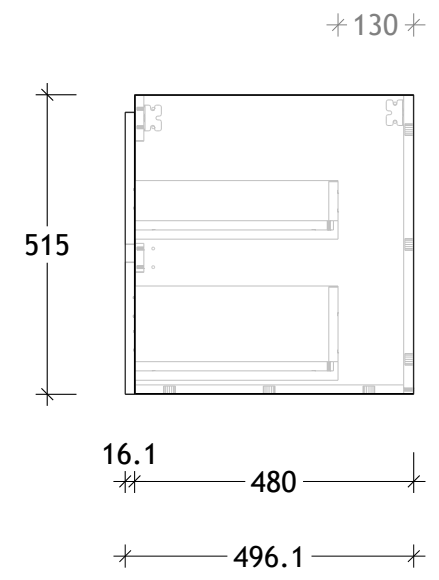

NAME:	EMTW1200WHC
SIZE:	1200
WK/WH:	WALL HUNG
CONFIGURATION:	CENTRE BOWL

PLEASE NOTE: Do not perform any plumbing rough in prior to taking delivery of your vanity, as all measurements are nominal and are subject to change. Measure exact locations from your vanity once it is on site.