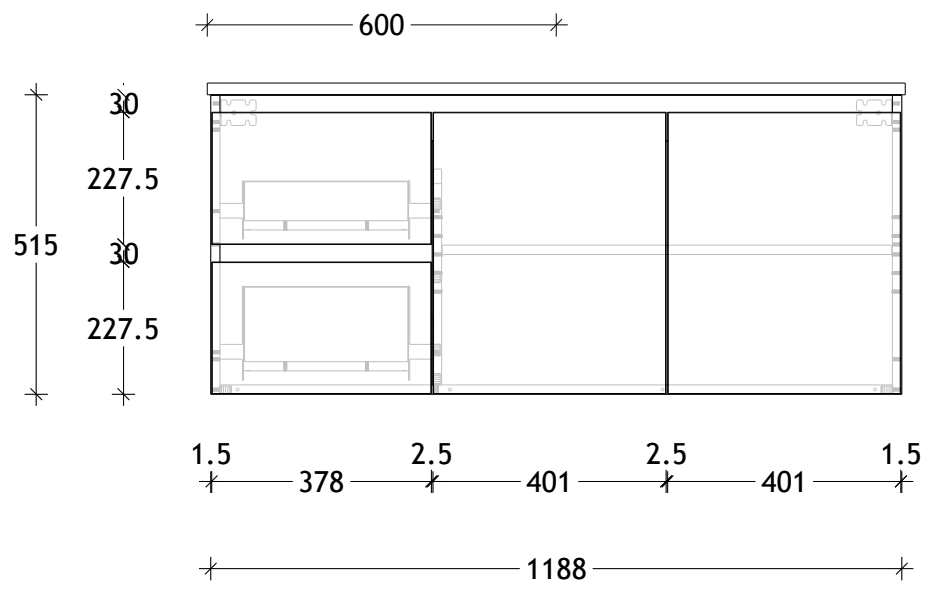

NAME:	EMTW1200WHC
SIZE:	1200
WK/WH:	WALL HUNG
CONFIGURATION:	CENTRE BOWL

PLEASE NOTE: Do not perform any plumbing rough in prior to taking delivery of your vanity, as all measurements are nominal and are subject to change. Measure exact locations from your vanity once it is on site.