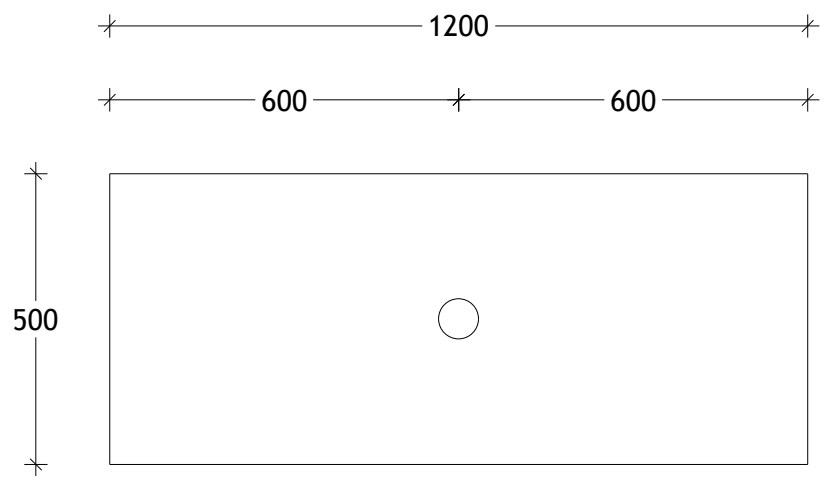

NAME:	EMTW1200WHC
SIZE:	1200
WK/WH:	WALL HUNG
CONFIGURATION:	CENTRE BOWL

PLEASE NOTE: Do not perform any plumbing rough in prior to taking delivery of your vanity, as all measurements are nominal and are subject to change. Measure exact locations from your vanity once it is on site.