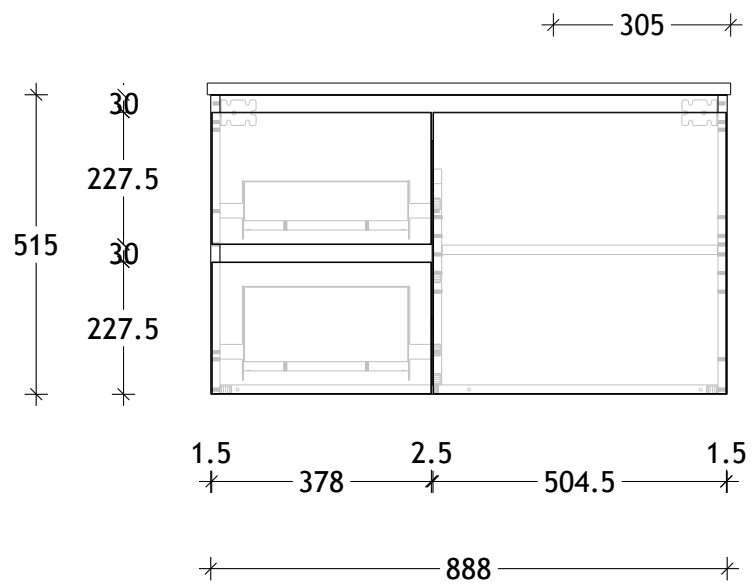

NAME:	EMTW0900WHR
SIZE:	900
WK/WH:	WALL HUNG
CONFIGURATION:	RIGHT HAND BOWL

PLEASE NOTE: Do not perform any plumbing rough in prior to taking delivery of your vanity, as all measurements are nominal and are subject to change. Measure exact locations from your vanity once it is on site.