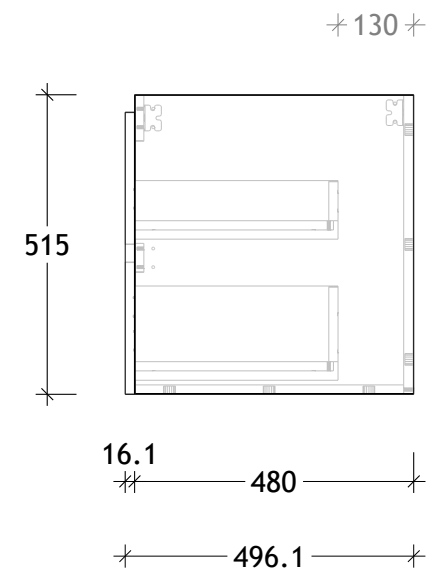

NAME:	EMTW0900WHR
SIZE:	900
WK/WH:	WALL HUNG
CONFIGURATION:	RIGHT HAND BOWL

PLEASE NOTE: Do not perform any plumbing rough in prior to taking delivery of your vanity, as all measurements are nominal and are subject to change. Measure exact locations from your vanity once it is on site.