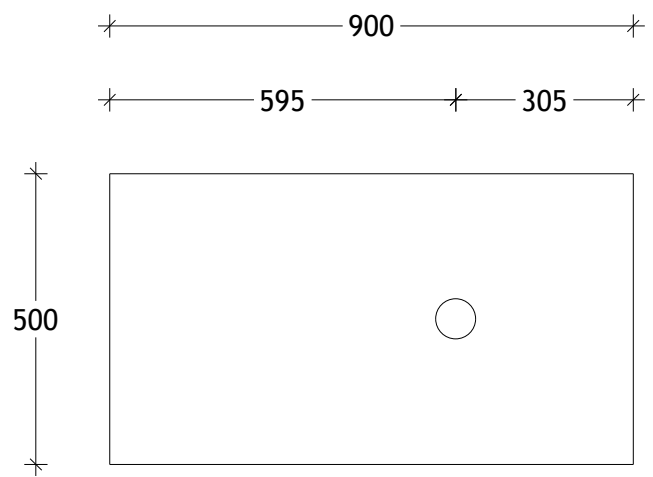

NAME:	EMTW0900WHR
SIZE:	900
WK/WH:	WALL HUNG
CONFIGURATION:	RIGHT HAND BOWL

PLEASE NOTE: Do not perform any plumbing rough in prior to taking delivery of your vanity, as all measurements are nominal and are subject to change. Measure exact locations from your vanity once it is on site.