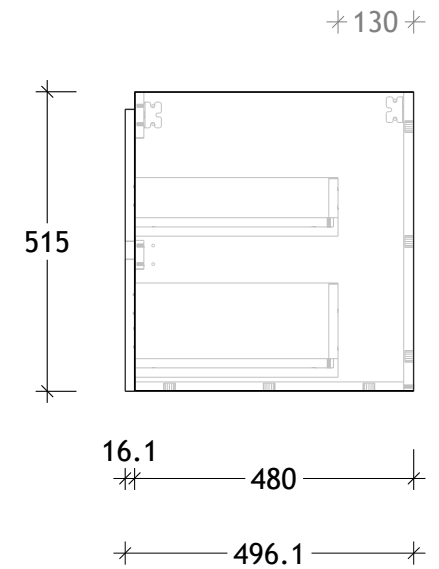

NAME:	EMTW0750WHR
SIZE:	750
WK/WH:	WALL HUNG
CONFIGURATION:	RIGHT HAND BOWL

PLEASE NOTE: Do not perform any plumbing rough in prior to taking delivery of your vanity, as all measurements are nominal and are subject to change. Measure exact locations from your vanity once it is on site.