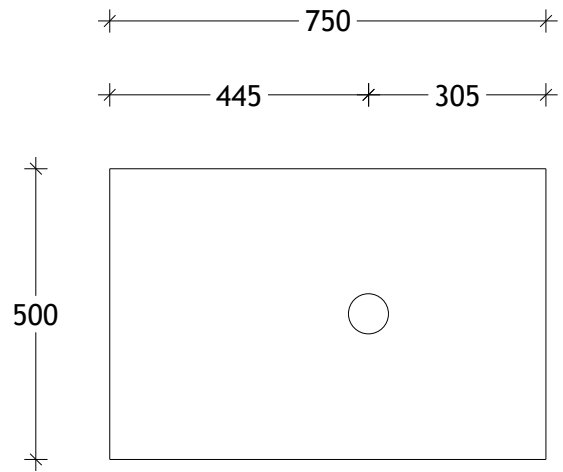

NAME:	EMTW0750WHR
SIZE:	750
WK/WH:	WALL HUNG
CONFIGURATION:	RIGHT HAND BOWL

PLEASE NOTE: Do not perform any plumbing rough in prior to taking delivery of your vanity, as all measurements are nominal and are subject to change. Measure exact locations from your vanity once it is on site.