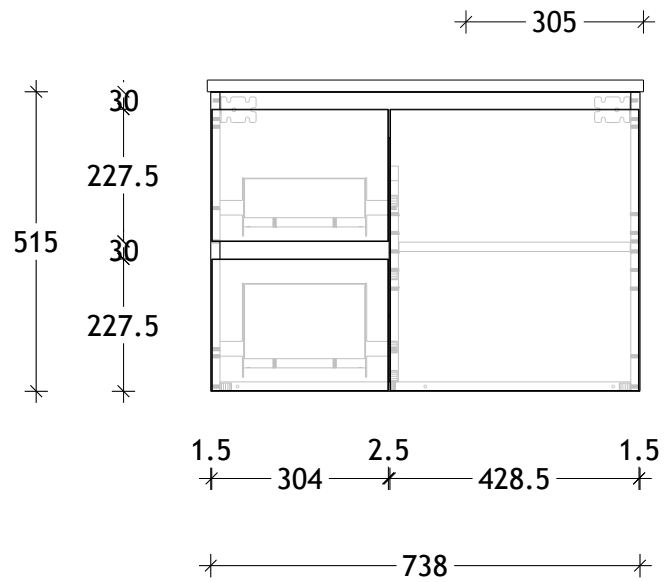

NAME:	EMTW0750WHR
SIZE:	750
WK/WH:	WALL HUNG
CONFIGURATION:	RIGHT HAND BOWL

PLEASE NOTE: Do not perform any plumbing rough in prior to taking delivery of your vanity, as all measurements are nominal and are subject to change. Measure exact locations from your vanity once it is on site.