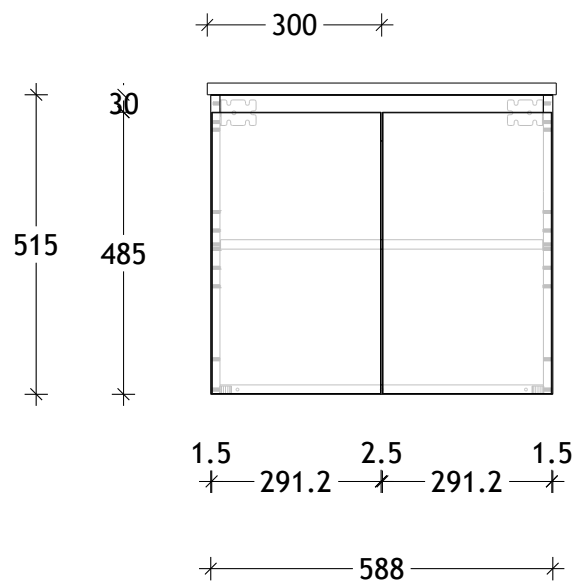

NAME:	EMTW0600WH
SIZE:	600
WK/WH:	WALL HUNG
CONFIGURATION:	CENTRE BOWL

PLEASE NOTE: Do not perform any plumbing rough in prior to taking delivery of your vanity, as all measurements are nominal and are subject to change. Measure exact locations from your vanity once it is on site.