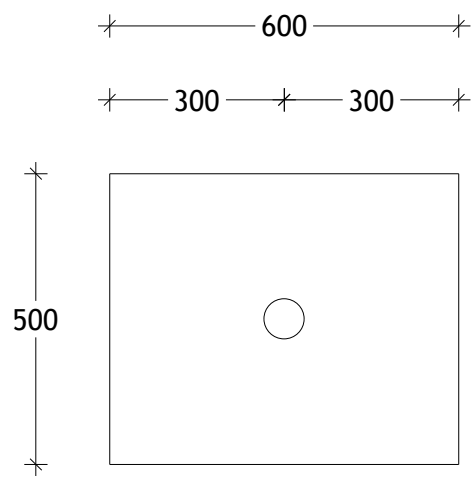

NAME:	EMTW0600WH
SIZE:	600
WK/WH:	WALL HUNG
CONFIGURATION:	CENTRE BOWL

PLEASE NOTE: Do not perform any plumbing rough in prior to taking delivery of your vanity, as all measurements are nominal and are subject to change. Measure exact locations from your vanity once it is on site.