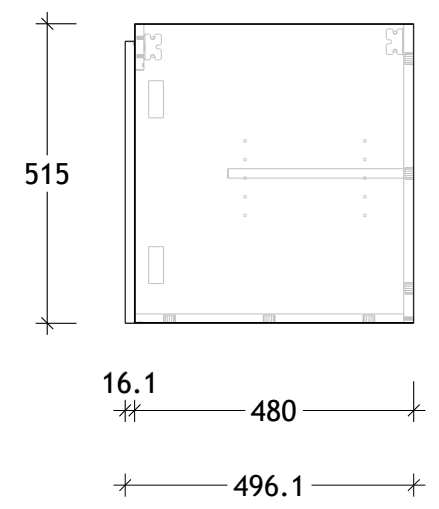

NAME:	EMTW0600WH
SIZE:	600
WK/WH:	WALL HUNG
CONFIGURATION:	CENTRE BOWL

PLEASE NOTE: Do not perform any plumbing rough in prior to taking delivery of your vanity, as all measurements are nominal and are subject to change. Measure exact locations from your vanity once it is on site.