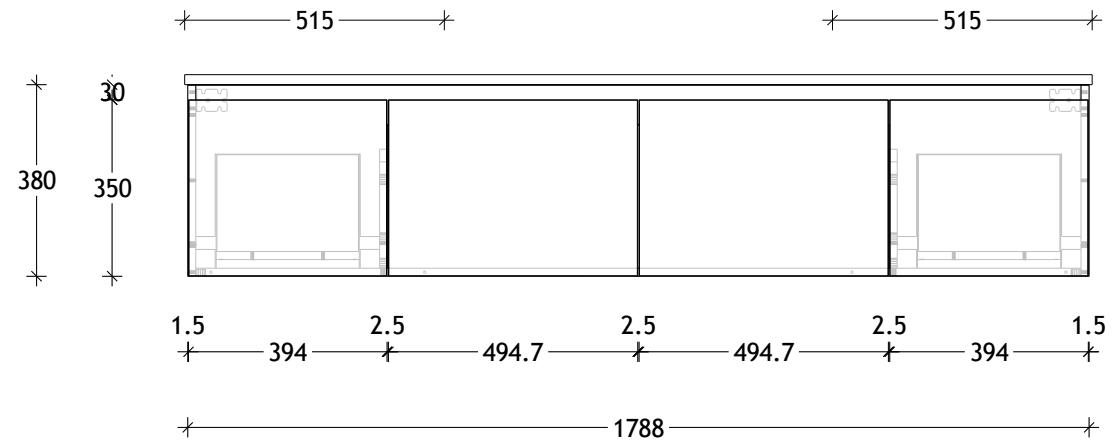

NAME:	EMSL1800WHD
SIZE:	1800
WK/WH:	WALL HUNG
CONFIGURATION:	DOUBLE BOWL

PLEASE NOTE: Do not perform any plumbing rough in prior to taking delivery of your vanity, as all measurements are nominal and are subject to change. Measure exact locations from your vanity once it is on site.