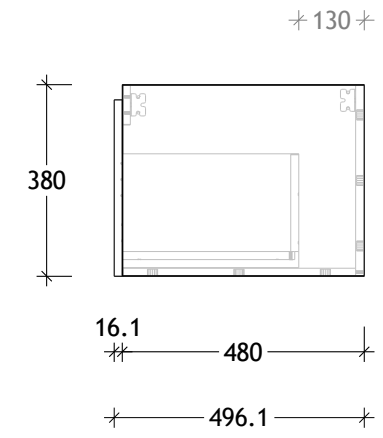

NAME:	EMSL1800WHD
SIZE:	1800
WK/WH:	WALL HUNG
CONFIGURATION:	DOUBLE BOWL

PLEASE NOTE: Do not perform any plumbing rough in prior to taking delivery of your vanity, as all measurements are nominal and are subject to change. Measure exact locations from your vanity once it is on site.