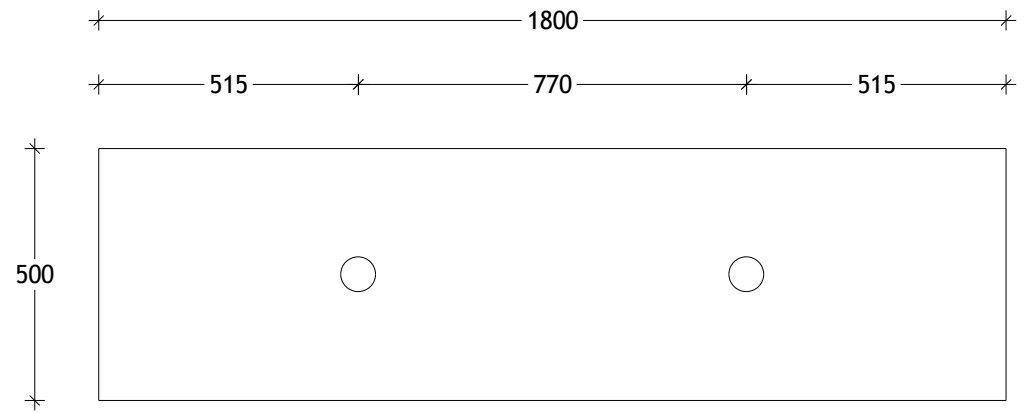

NAME:	EMSL1800WHD
SIZE:	1800
WK/WH:	WALL HUNG
CONFIGURATION:	DOUBLE BOWL

PLEASE NOTE: Do not perform any plumbing rough in prior to taking delivery of your vanity, as all measurements are nominal and are subject to change. Measure exact locations from your vanity once it is on site.