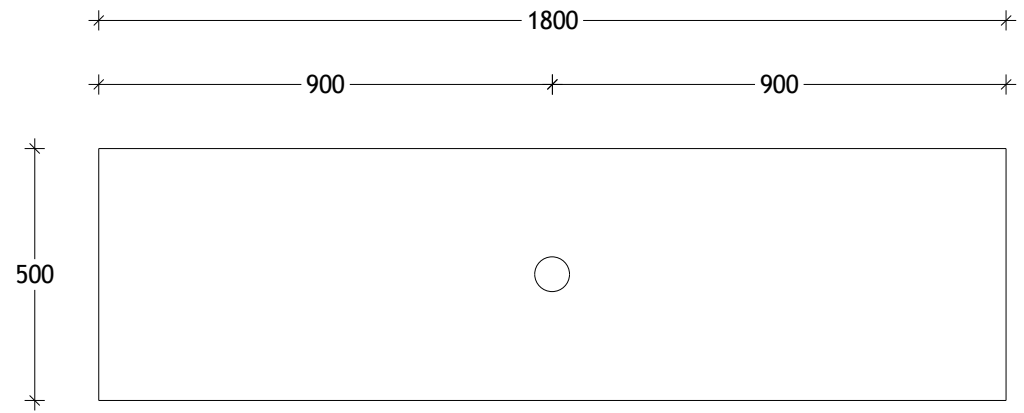

NAME:	EMSL1800WHC
SIZE:	1800
WK/WH:	WALL HUNG
CONFIGURATION:	CENTRE BOWL

PLEASE NOTE: Do not perform any plumbing rough in prior to taking delivery of your vanity, as all measurements are nominal and are subject to change. Measure exact locations from your vanity once it is on site.