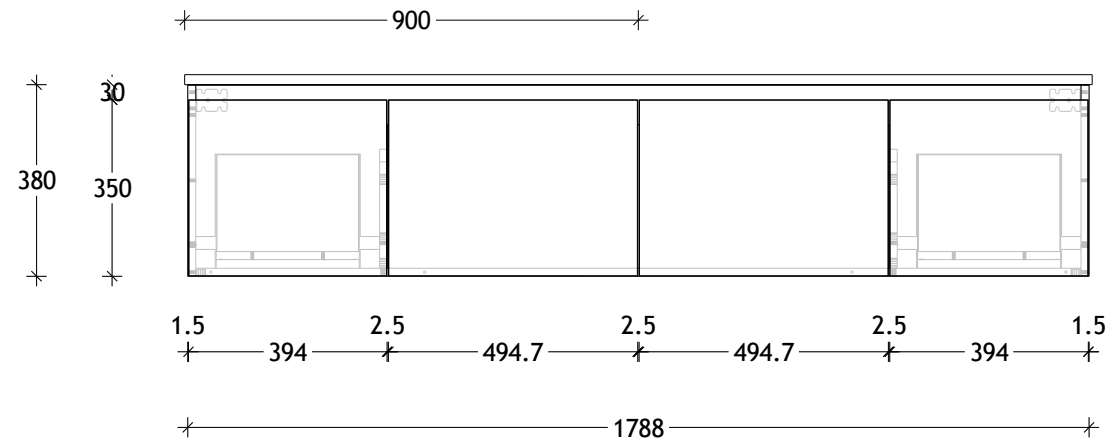

NAME:	EMSL1800WHC
SIZE:	1800
WK/WH:	WALL HUNG
CONFIGURATION:	CENTRE BOWL

PLEASE NOTE: Do not perform any plumbing rough in prior to taking delivery of your vanity, as all measurements are nominal and are subject to change. Measure exact locations from your vanity once it is on site.