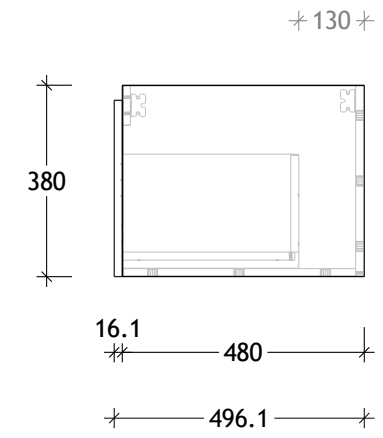

NAME:	EMSL1800WHC
SIZE:	1800
WK/WH:	WALL HUNG
CONFIGURATION:	CENTRE BOWL

PLEASE NOTE: Do not perform any plumbing rough in prior to taking delivery of your vanity, as all measurements are nominal and are subject to change. Measure exact locations from your vanity once it is on site.