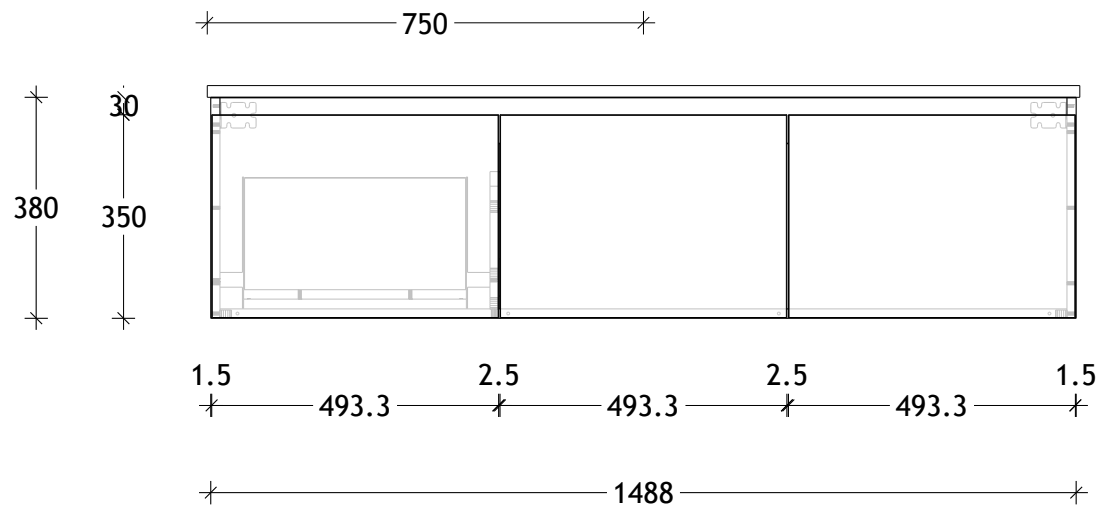

NAME:	EMSL1500WHC
SIZE:	1500
WK/WH:	WALL HUNG
CONFIGURATION:	CENTRE BOWL

PLEASE NOTE: Do not perform any plumbing rough in prior to taking delivery of your vanity, as all measurements are nominal and are subject to change. Measure exact locations from your vanity once it is on site.