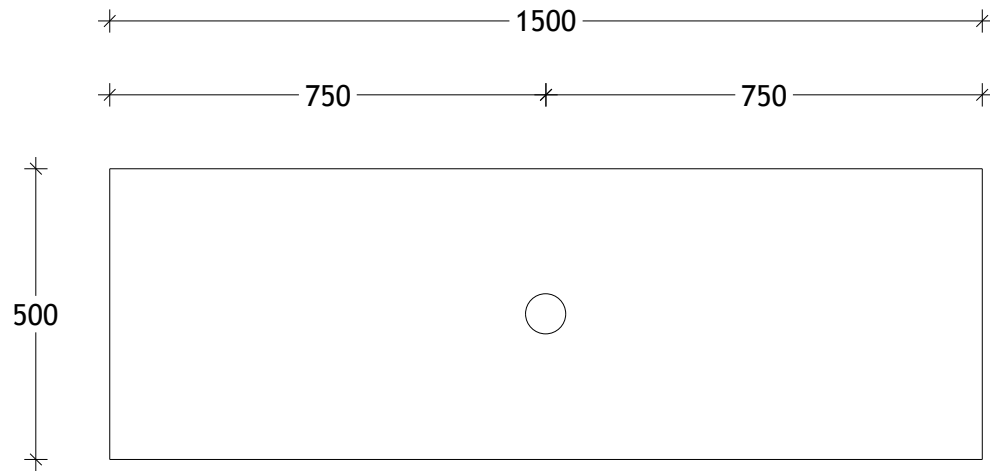

NAME:	EMSL1500WHC
SIZE:	1500
WK/WH:	WALL HUNG
CONFIGURATION:	CENTRE BOWL

PLEASE NOTE: Do not perform any plumbing rough in prior to taking delivery of your vanity, as all measurements are nominal and are subject to change. Measure exact locations from your vanity once it is on site.