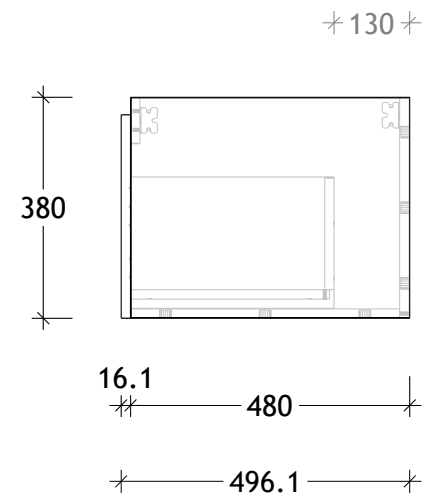

NAME:	EMSL1500WHC
SIZE:	1500
WK/WH:	WALL HUNG
CONFIGURATION:	CENTRE BOWL

PLEASE NOTE: Do not perform any plumbing rough in prior to taking delivery of your vanity, as all measurements are nominal and are subject to change. Measure exact locations from your vanity once it is on site.