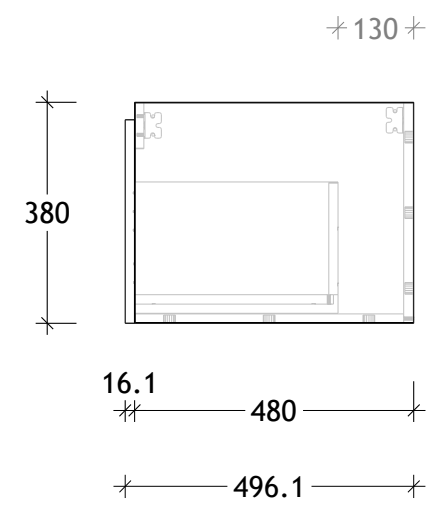

NAME:	EMSL1200WHR
SIZE:	1200
WK/WH:	WALL HUNG
CONFIGURATION:	RIGHT HAND BOWL

PLEASE NOTE: Do not perform any plumbing rough in prior to taking delivery of your vanity, as all measurements are nominal and are subject to change. Measure exact locations from your vanity once it is on site.