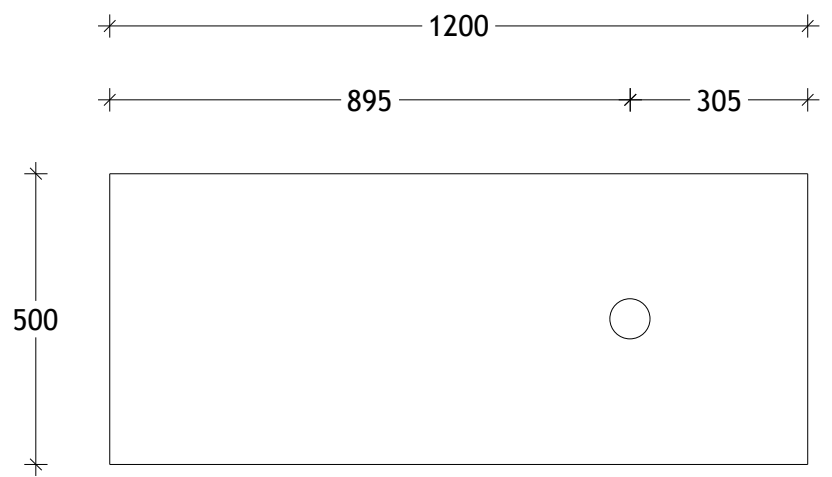

NAME:	EMSL1200WHR
SIZE:	1200
WK/WH:	WALL HUNG
CONFIGURATION:	RIGHT HAND BOWL

PLEASE NOTE: Do not perform any plumbing rough in prior to taking delivery of your vanity, as all measurements are nominal and are subject to change. Measure exact locations from your vanity once it is on site.