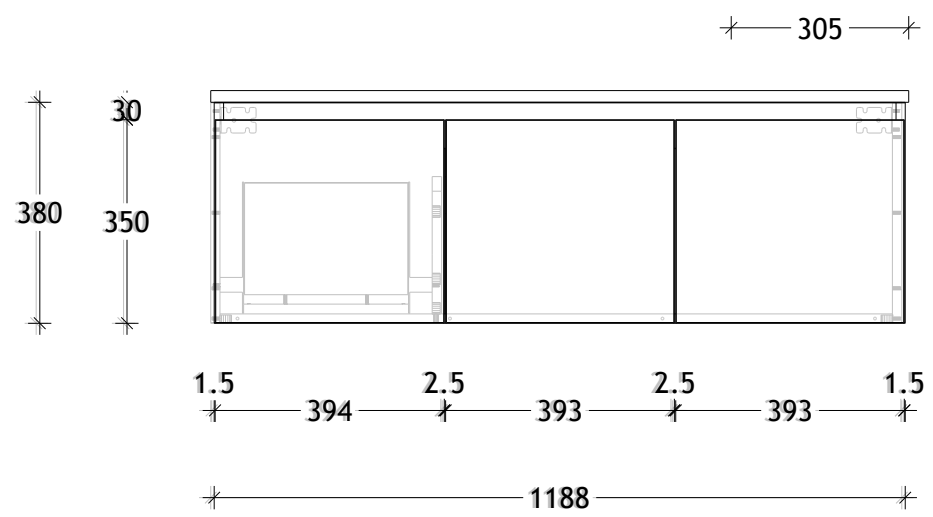

NAME:	EMSL1200WHR
SIZE:	1200
WK/WH:	WALL HUNG
CONFIGURATION:	RIGHT HAND BOWL

PLEASE NOTE: Do not perform any plumbing rough in prior to taking delivery of your vanity, as all measurements are nominal and are subject to change. Measure exact locations from your vanity once it is on site.