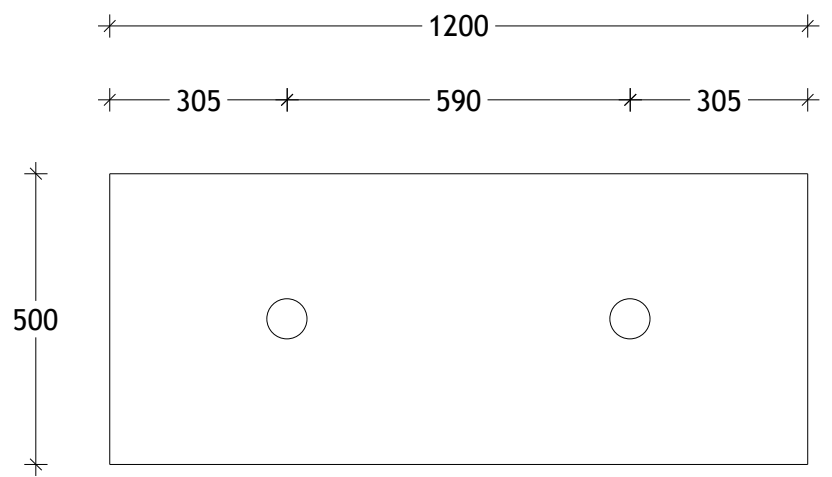

NAME:	EMSL1200WHD
SIZE:	1200
WK/WH:	WALL HUNG
CONFIGURATION:	DOUBLE BOWL

PLEASE NOTE: Do not perform any plumbing rough in prior to taking delivery of your vanity, as all measurements are nominal and are subject to change. Measure exact locations from your vanity once it is on site.