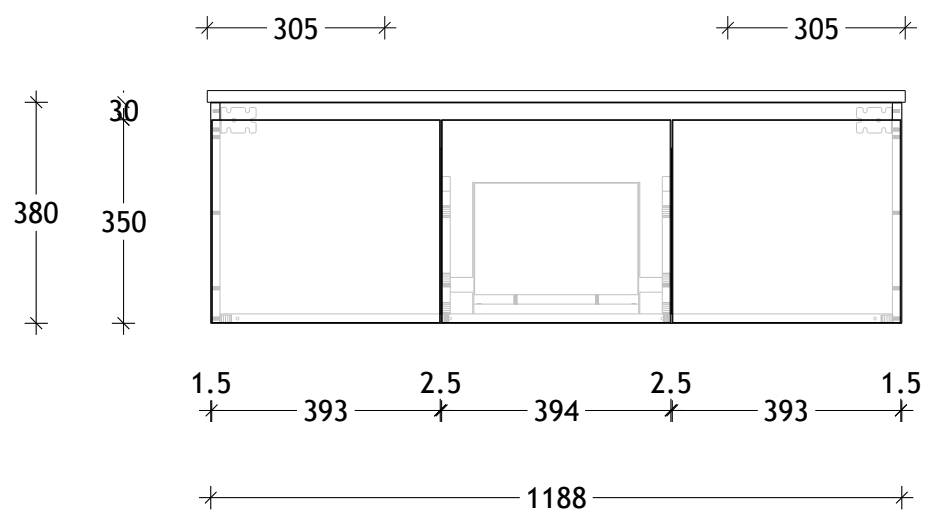

NAME:	EMSL1200WHD
SIZE:	1200
WK/WH:	WALL HUNG
CONFIGURATION:	DOUBLE BOWL

PLEASE NOTE: Do not perform any plumbing rough in prior to taking delivery of your vanity, as all measurements are nominal and are subject to change. Measure exact locations from your vanity once it is on site.