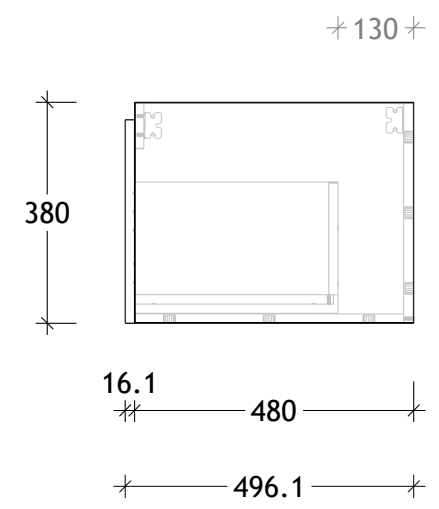

NAME:	EMSL1200WHD
SIZE:	1200
WK/WH:	WALL HUNG
CONFIGURATION:	DOUBLE BOWL

PLEASE NOTE: Do not perform any plumbing rough in prior to taking delivery of your vanity, as all measurements are nominal and are subject to change. Measure exact locations from your vanity once it is on site.