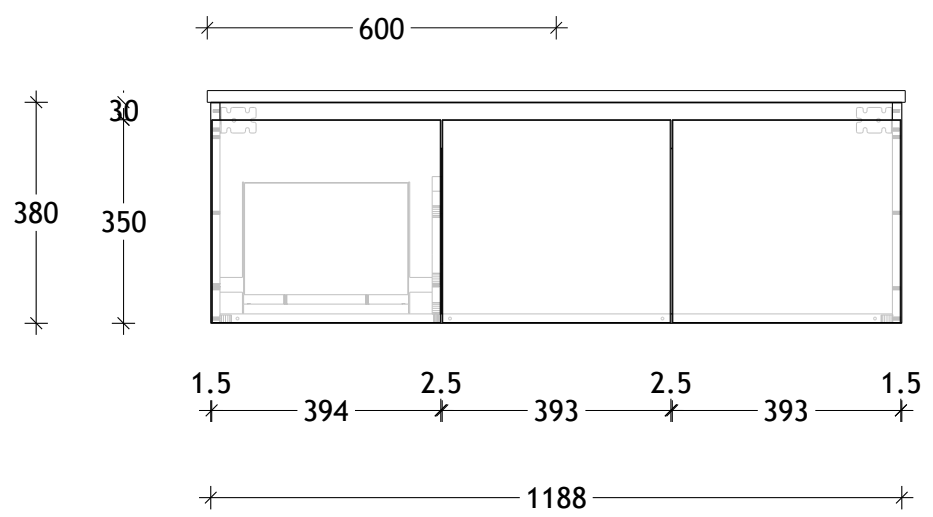

NAME:	EMSL1200WHC
SIZE:	1200
WK/WH:	WALL HUNG
CONFIGURATION:	CENTRE BOWL

PLEASE NOTE: Do not perform any plumbing rough in prior to taking delivery of your vanity, as all measurements are nominal and are subject to change. Measure exact locations from your vanity once it is on site.