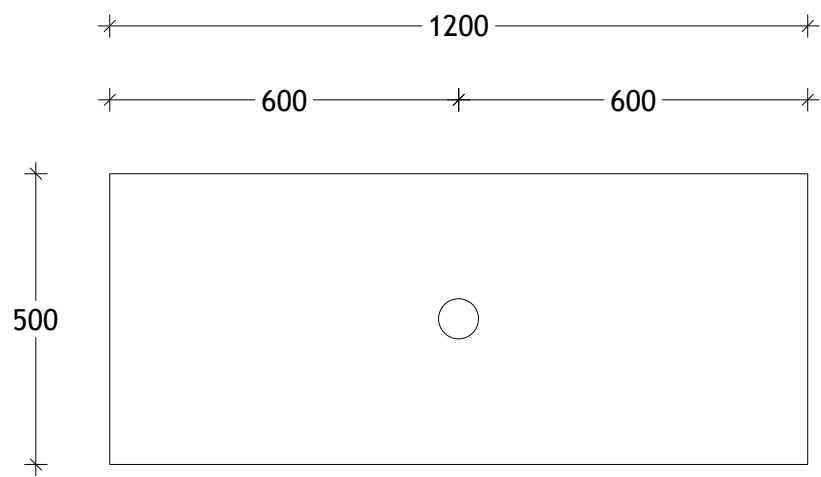

NAME:	EMSL1200WHC
SIZE:	1200
WK/WH:	WALL HUNG
CONFIGURATION:	CENTRE BOWL

PLEASE NOTE: Do not perform any plumbing rough in prior to taking delivery of your vanity, as all measurements are nominal and are subject to change. Measure exact locations from your vanity once it is on site.