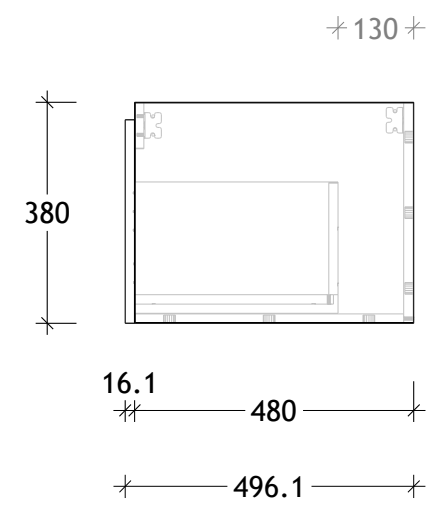

NAME:	EMSL1200WHC
SIZE:	1200
WK/WH:	WALL HUNG
CONFIGURATION:	CENTRE BOWL

PLEASE NOTE: Do not perform any plumbing rough in prior to taking delivery of your vanity, as all measurements are nominal and are subject to change. Measure exact locations from your vanity once it is on site.