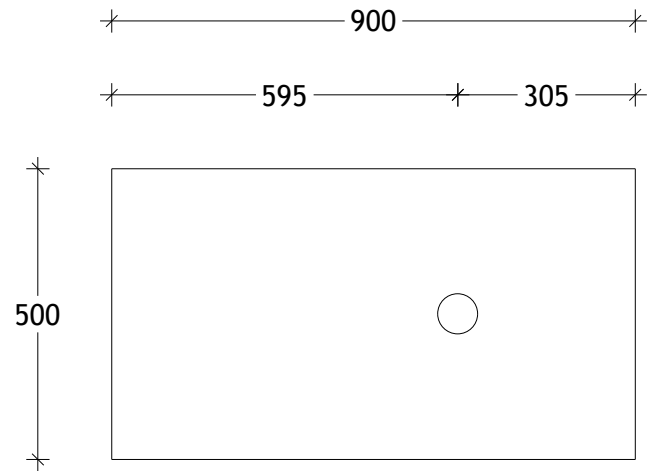

| | |
|----------------|-----------------|
| NAME: | EMSL0900WHR |
| SIZE: | 900 |
| WK/WH: | WALL HUNG |
| CONFIGURATION: | RIGHT HAND BOWL |

PLEASE NOTE: Do not perform any plumbing rough in prior to taking delivery of your vanity, as all measurements are nominal and are subject to change. Measure exact locations from your vanity once it is on site.