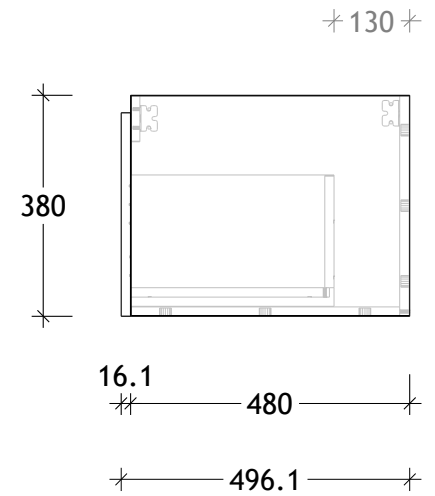

| | |
|----------------|-----------------|
| NAME: | EMSL0900WHR |
| SIZE: | 900 |
| WK/WH: | WALL HUNG |
| CONFIGURATION: | RIGHT HAND BOWL |

PLEASE NOTE: Do not perform any plumbing rough in prior to taking delivery of your vanity, as all measurements are nominal and are subject to change. Measure exact locations from your vanity once it is on site.