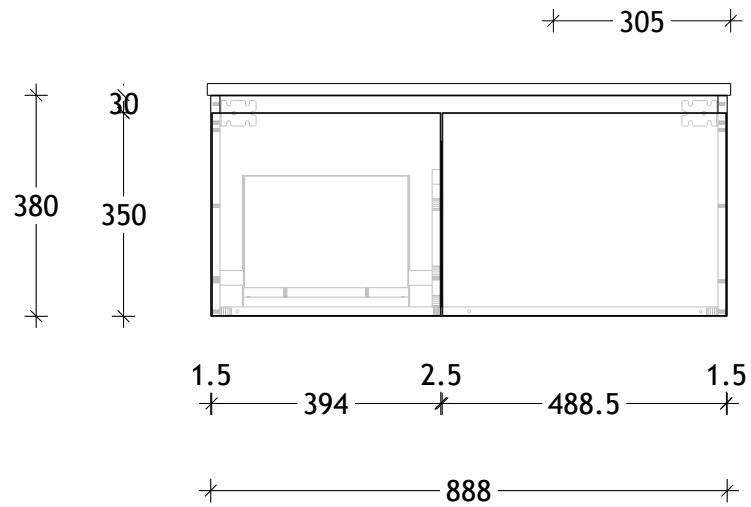

| | |
|----------------|-----------------|
| NAME: | EMSL0900WHR |
| SIZE: | 900 |
| WK/WH: | WALL HUNG |
| CONFIGURATION: | RIGHT HAND BOWL |

PLEASE NOTE: Do not perform any plumbing rough in prior to taking delivery of your vanity, as all measurements are nominal and are subject to change. Measure exact locations from your vanity once it is on site.