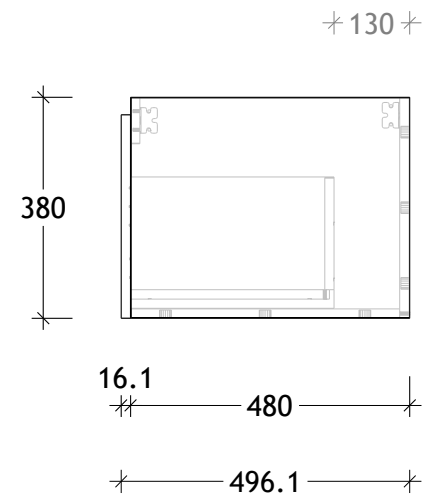

NAME:	EMSL0750WHR
SIZE:	750
WK/WH:	WALL HUNG
CONFIGURATION:	RIGHT HAND BOWL

PLEASE NOTE: Do not perform any plumbing rough in prior to taking delivery of your vanity, as all measurements are nominal and are subject to change. Measure exact locations from your vanity once it is on site.