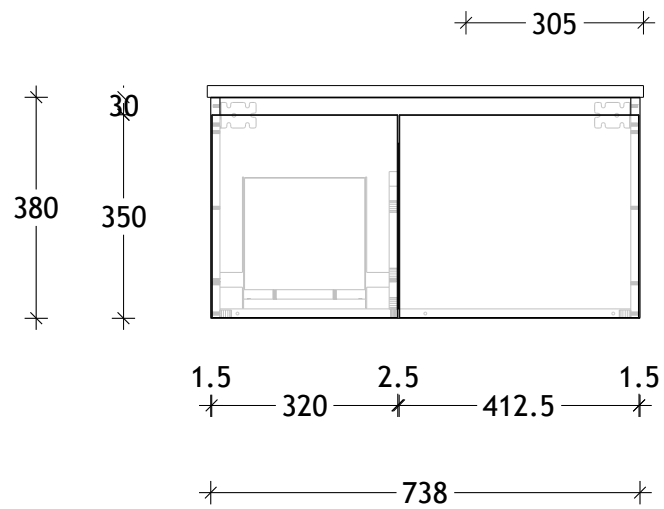

NAME:	EMSL0750WHR
SIZE:	750
WK/WH:	WALL HUNG
CONFIGURATION:	RIGHT HAND BOWL

PLEASE NOTE: Do not perform any plumbing rough in prior to taking delivery of your vanity, as all measurements are nominal and are subject to change. Measure exact locations from your vanity once it is on site.