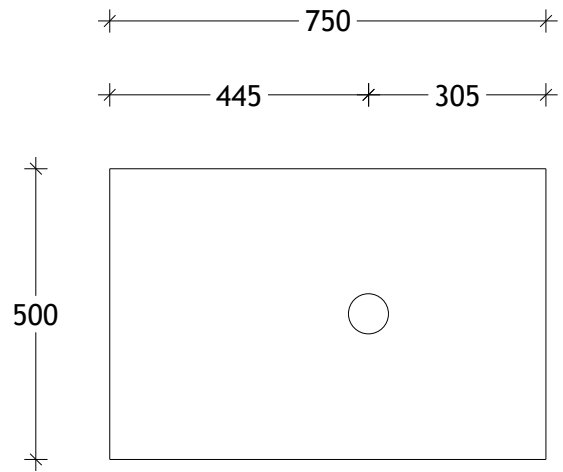

NAME:	EMSL0750WHR
SIZE:	750
WK/WH:	WALL HUNG
CONFIGURATION:	RIGHT HAND BOWL

PLEASE NOTE: Do not perform any plumbing rough in prior to taking delivery of your vanity, as all measurements are nominal and are subject to change. Measure exact locations from your vanity once it is on site.