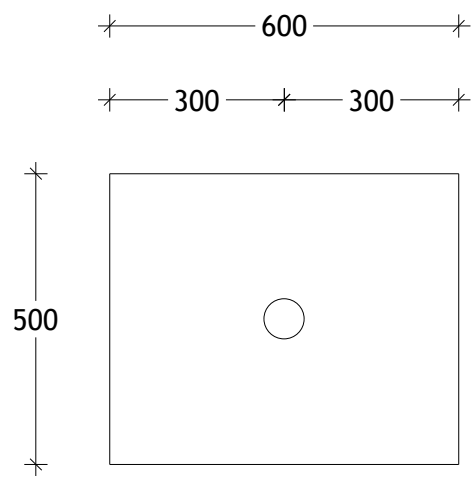

| | |
|----------------|-------------|
| NAME: | EMSL0600WH |
| SIZE: | 600 |
| WK/WH: | WALL HUNG |
| CONFIGURATION: | CENTRE BOWL |

PLEASE NOTE: Do not perform any plumbing rough in prior to taking delivery of your vanity, as all measurements are nominal and are subject to change. Measure exact locations from your vanity once it is on site.