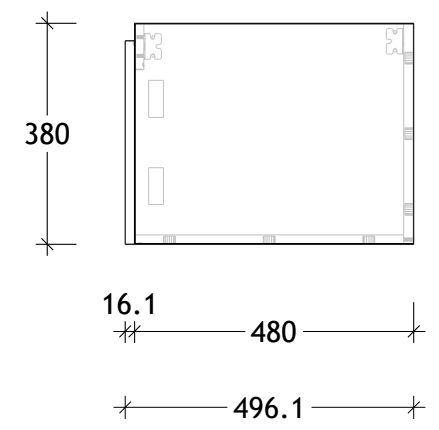

| | |
|----------------|-------------|
| NAME: | EMSL0600WH |
| SIZE: | 600 |
| WK/WH: | WALL HUNG |
| CONFIGURATION: | CENTRE BOWL |

PLEASE NOTE: Do not perform any plumbing rough in prior to taking delivery of your vanity, as all measurements are nominal and are subject to change. Measure exact locations from your vanity once it is on site.