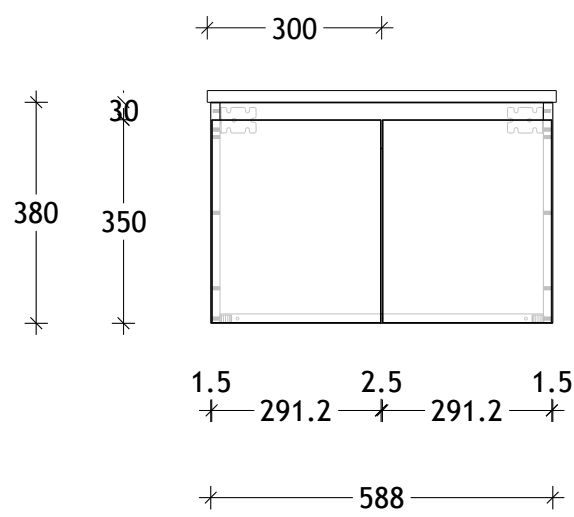

| | |
|----------------|-------------|
| NAME: | EMSL0600WH |
| SIZE: | 600 |
| WK/WH: | WALL HUNG |
| CONFIGURATION: | CENTRE BOWL |

PLEASE NOTE: Do not perform any plumbing rough in prior to taking delivery of your vanity, as all measurements are nominal and are subject to change. Measure exact locations from your vanity once it is on site.