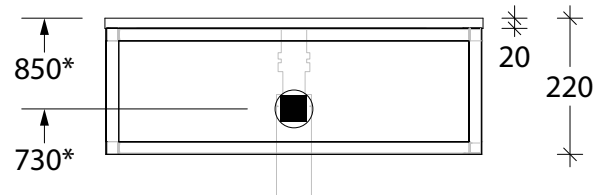

NAME:	COQFAS0600WHC CP - FR - CS v1
SIZE:	600
WK/WH:	WALL HUNG
CONFIGURATION:	FRAME

\* RECOMMENDED ROUGH IN SPECS FOR PLUMBER  
 BASED ON INSTALLED BENCH HEIGHT (850) WITH  
 JAMIE.J SUBWAY BOTTLE TRAP

NOTE:  
 ALL DIMENSIONS ARE NOMINAL.

PLEASE DO NOT DRILL OR ROUGH IN UNTIL YOU  
 HAVE RECEIVED YOUR VANITY

✂ ——— 600 TOP ——— ✂  
 ✂ ——— 596 FRAME ——— ✂  
 ✂ ——— 300 ——— ✂

✂ ——— 600 TOP ——— ✂  
 ✂ ——— 596 FRAME ——— ✂  
 ✂ ——— 300 ——— ✂