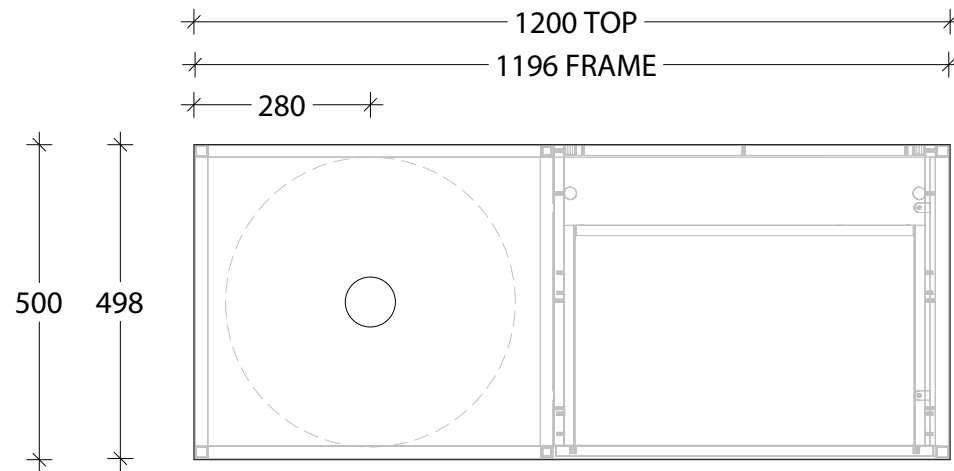

NAME:	COBFAS1200WHLSS v1
SIZE:	1200
WK/WH:	WALL HUNG
CONFIGURATION:	DRAWER AND OPEN FRAME

* RECOMMENDED ROUGH IN SPECS FOR PLUMBER
BASED ON INSTALLED BENCH HEIGHT (900) WITH
JAMIE.J SUBWAY BOTTLE TRAP

NOTE:
ALL DIMENSIONS ARE NOMINAL.

PLEASE DO NOT DRILL OR ROUGH IN UNTIL YOU
HAVE RECEIVED YOUR VANITY

LEFT OFFSET VANITY PICTURED
RIGHT OFFSET IS SAME BUT MIRRORED