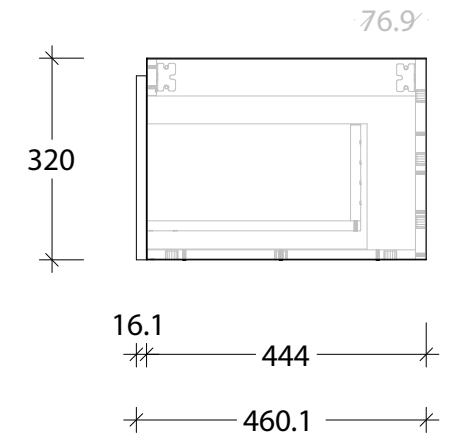

NAME:	CAPFA1200WHL
SIZE:	1200
WK/WH:	WALL HUNG
CONFIGURATION:	LEFT OFFSET BOWL

PLEASE NOTE: Do not perform any plumbing rough in prior to taking delivery of your vanity, as all measurements are nominal and are subject to change. Measure exact locations from your vanity once it is on site.