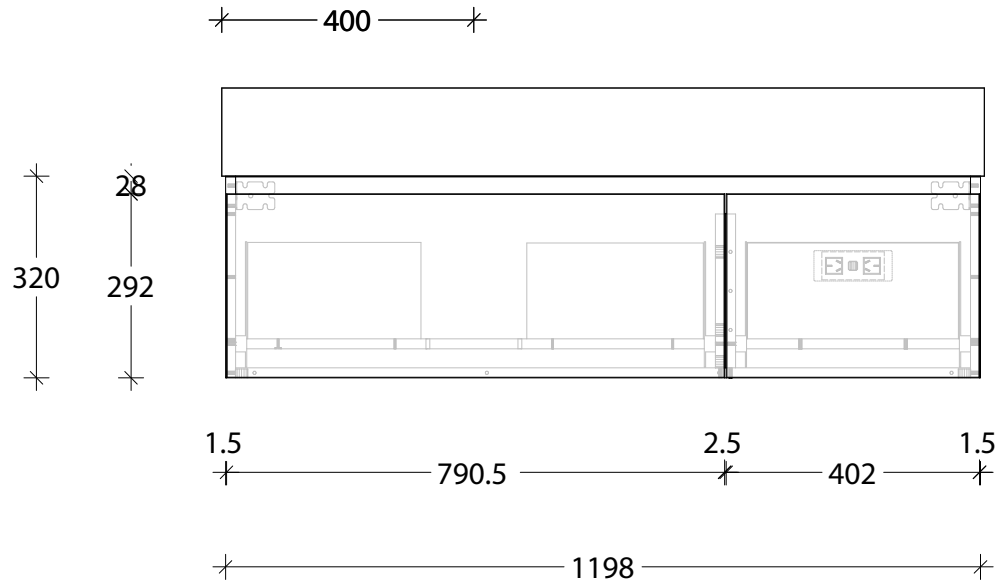

NAME:	CAPFA1200WHL
SIZE:	1200
WK/WH:	WALL HUNG
CONFIGURATION:	LEFT OFFSET BOWL

PLEASE NOTE: Do not perform any plumbing rough in prior to taking delivery of your vanity, as all measurements are nominal and are subject to change. Measure exact locations from your vanity once it is on site.