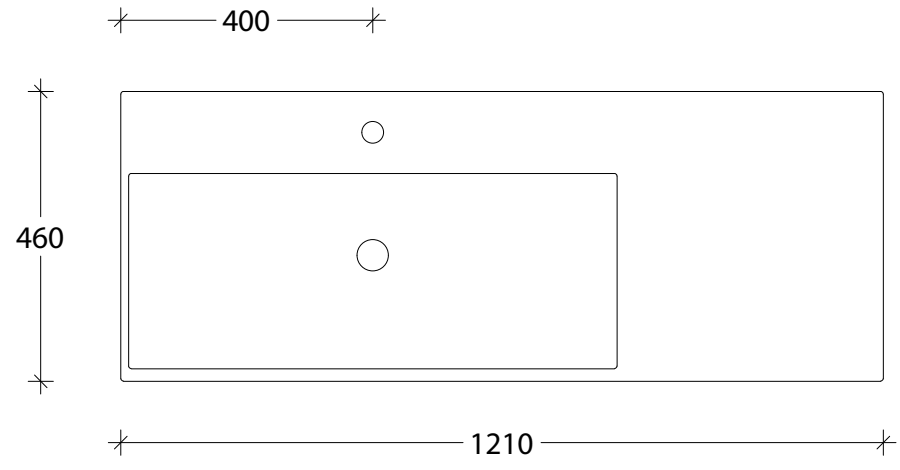

NAME:	CAPFA1200WHL
SIZE:	1200
WK/WH:	WALL HUNG
CONFIGURATION:	LEFT OFFSET BOWL

PLEASE NOTE: Do not perform any plumbing rough in prior to taking delivery of your vanity, as all measurements are nominal and are subject to change. Measure exact locations from your vanity once it is on site.