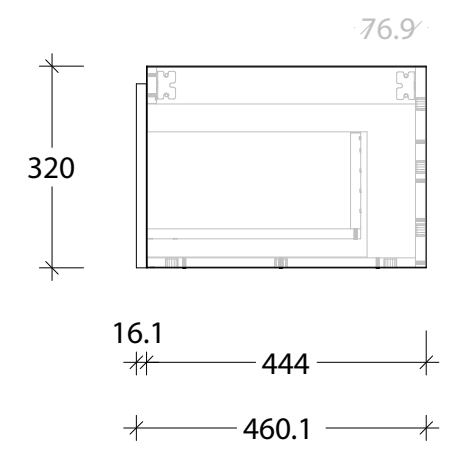

NAME:	CAPFA1000WHL
SIZE:	1000
WK/WH:	WALL HUNG
CONFIGURATION:	LEFT OFFSET BOWL

PLEASE NOTE: Do not perform any plumbing rough in prior to taking delivery of your vanity, as all measurements are nominal and are subject to change. Measure exact locations from your vanity once it is on site.