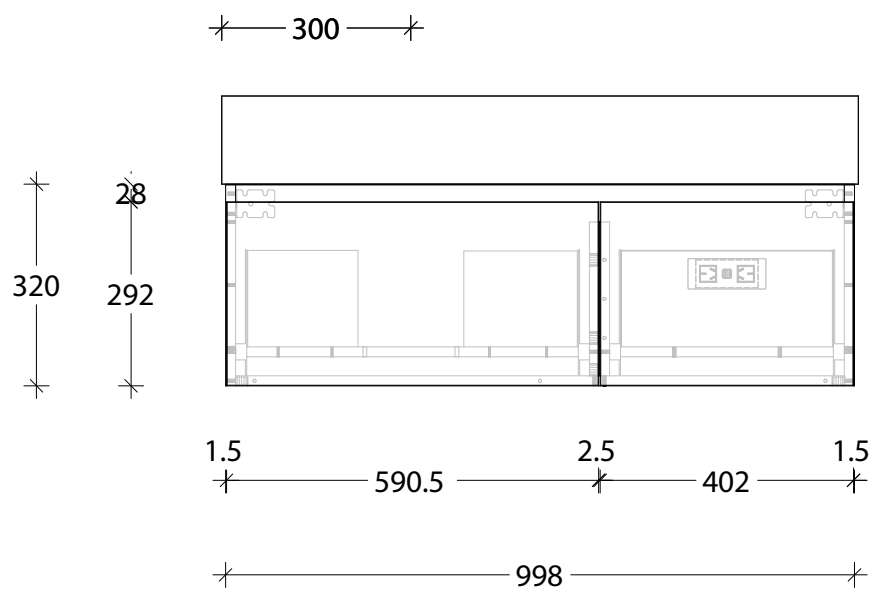

NAME:	CAPFA1000WHL
SIZE:	1000
WK/WH:	WALL HUNG
CONFIGURATION:	LEFT OFFSET BOWL

PLEASE NOTE: Do not perform any plumbing rough in prior to taking delivery of your vanity, as all measurements are nominal and are subject to change. Measure exact locations from your vanity once it is on site.