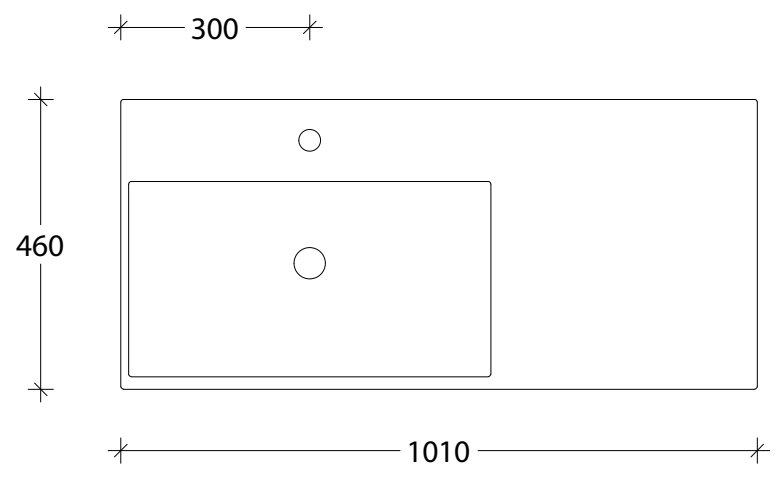

NAME:	CAPFA1000WHL
SIZE:	1000
WK/WH:	WALL HUNG
CONFIGURATION:	LEFT OFFSET BOWL

PLEASE NOTE: Do not perform any plumbing rough in prior to taking delivery of your vanity, as all measurements are nominal and are subject to change. Measure exact locations from your vanity once it is on site.